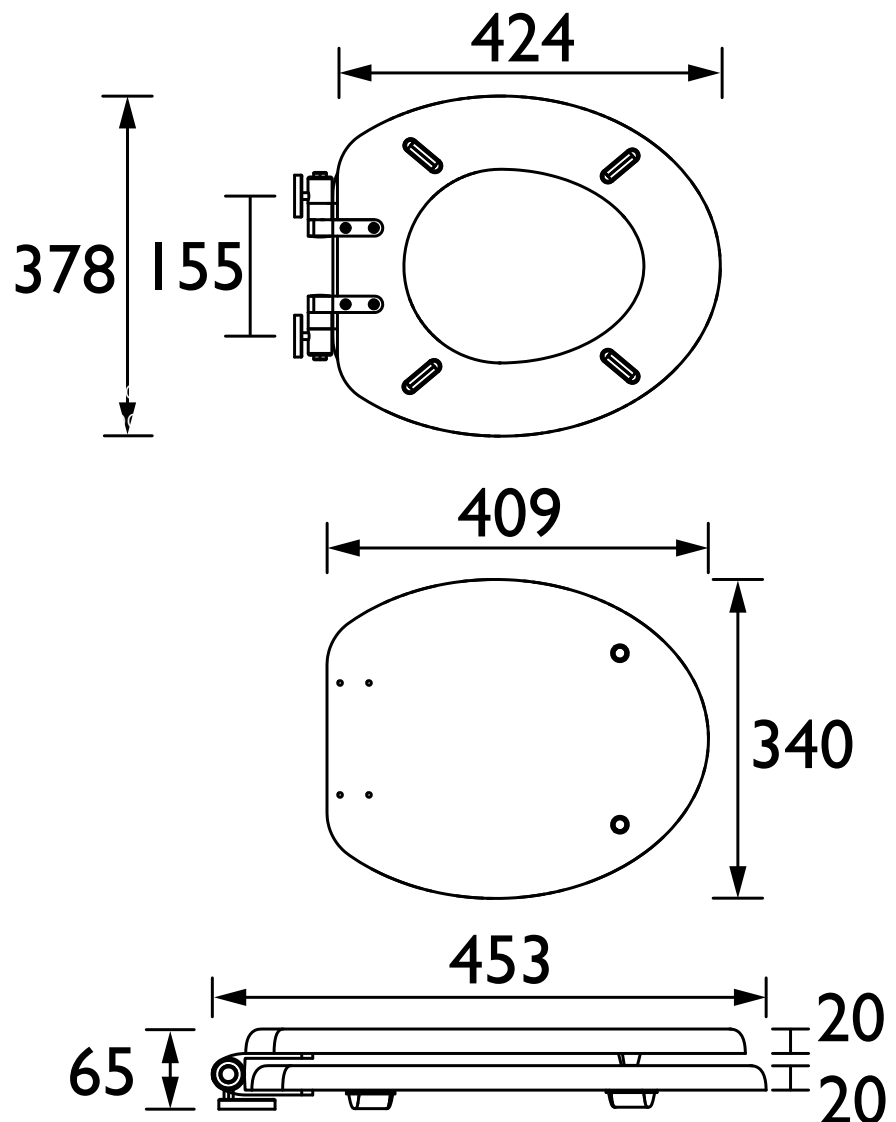

TSCLG101SC - Classic Green Toilet Seat Soft Close Chrome Hinges

TSCLG104SC - Classic Green Toilet Seat Soft Close Brushed Brass Hinges

Specification

Contemporary or Traditional:	Contemporary
Main Construction Material:	MDF
Adjustable Brackets:	Yes
Weight (kg): *use if lots blank	3.05
Weight inc. Packaging (kg): *use if lots blank	3.39
What's in the Box?:	1x WC Seat, 2x Fixing Covers, 2x Locator Pins, 2x Shrouds, 2x Long Screws, 2x Oblong Washers, 2x Nuts, 1x Fitting Instructions

Dimensions (measurements in mm)

Technical Data Sheet

HERITAGE[®]
BATHROOMS

D2