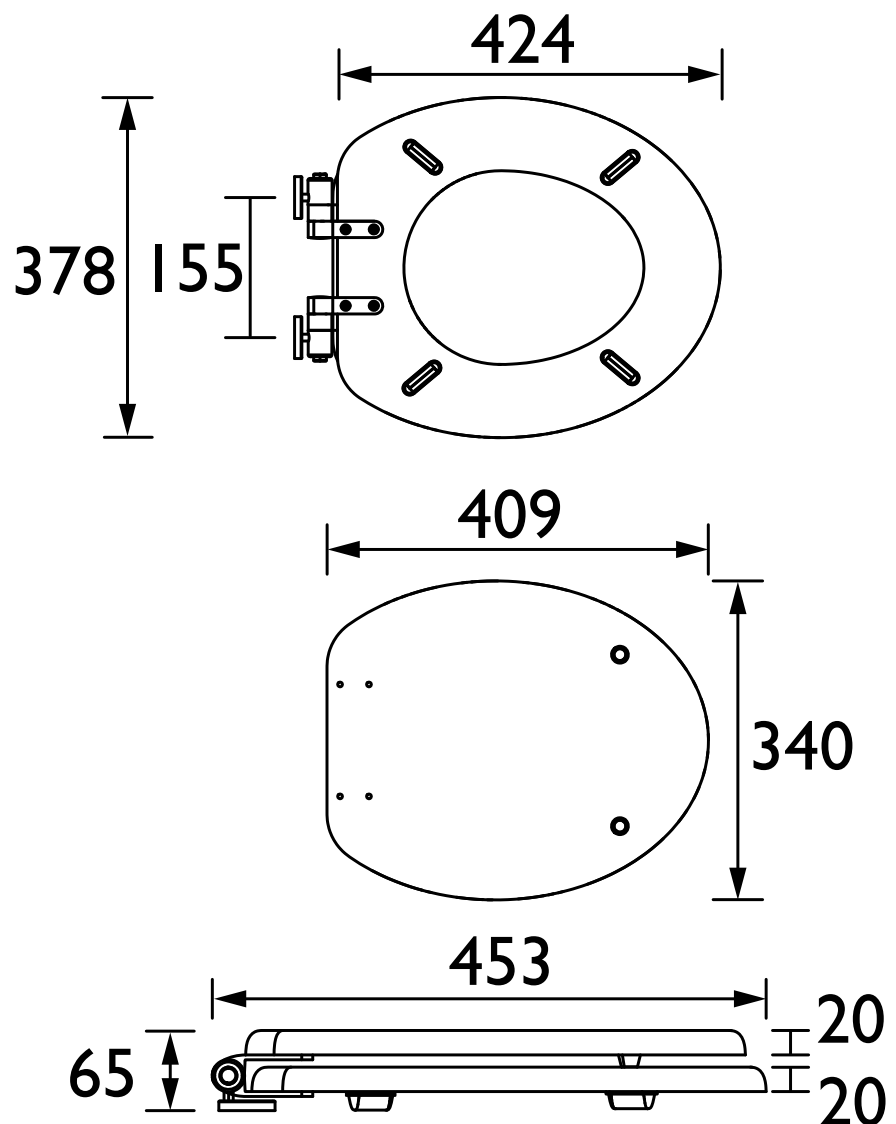

TSMBL104SC - Maritime Blue Toilet Seat Soft Close Brushed Brass Hinges

TSMBL101SC - Maritime Blue Toilet Seat Soft Close Chrome Hinges

Specification

Contemporary or Traditional:	Contemporary
Main Construction Material:	MDF
Adjustable Brackets:	Yes
Weight (kg):	3.09
Weight inc. Packaging (kg):	3.43
What's in the Box?:	1x WC Seat, 2x Fixing Covers, 2x Locator Pins, 2x Shrouds, 2x Long Screws, 2x Oblong Washers, 2x Nuts, 1x Fitting Instructions

Dimensions (measurements in mm)

Technical Data Sheet

HERITAGE[®]
BATHROOMS
DI