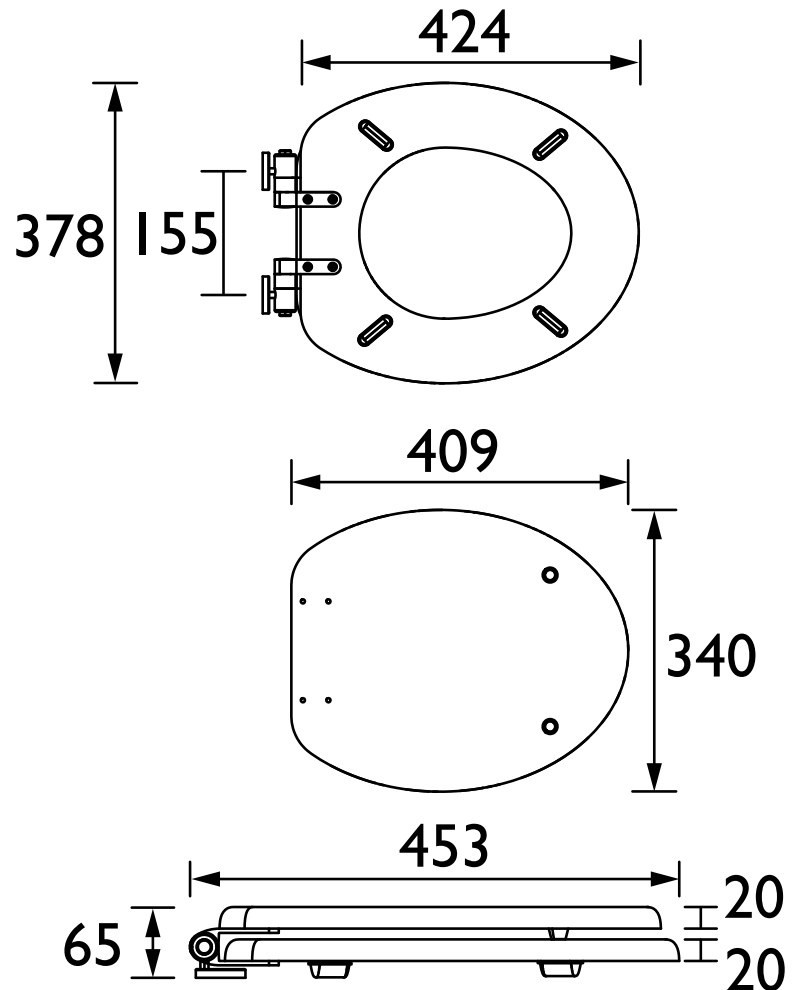

TSOAK105SC

HERITAGE Accessory Range Toilet Seat Soft Close Matt Black Hinges - Oak Effect

Specification

Contemporary or Traditional:	Traditional
Main Construction Material:	MDF
Weight (KG):	3.29
Weight inc. Packaging (KG):	3.62
Assembly Required:	No
Adjustable Brackets:	Yes
What's in the Box?:	1 x WC Seat, 2 x Fixing Covers, 2 x Locator Pins 2 x Shrouds, 2 x Long Screws, 2 x Oblong Washers 2 x Nuts, 1 x Fitting Instructions

Dimensions (measurements in mm)

Technical Data Sheet

HERITAGE[®]
BATHROOMS

D4