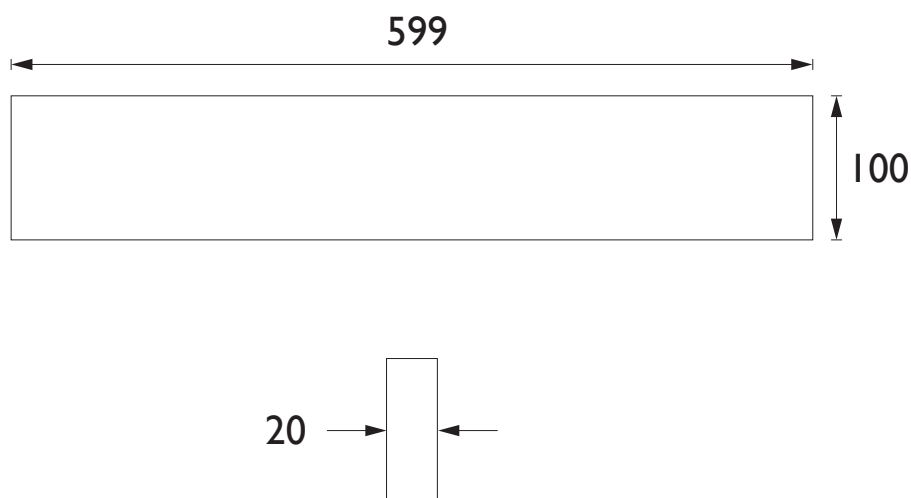

- 600mm Solid Surface Worktop
- 600mm Vanity Unit

Variant SKUs:

- WTWIRSUPSS600 - Wilton 600mm Upstand Ravenstone Solid Surface

Dimensions (measurements in mm)

Technical Data Sheet

HERITAGE[®]
BATHROOMS

D2