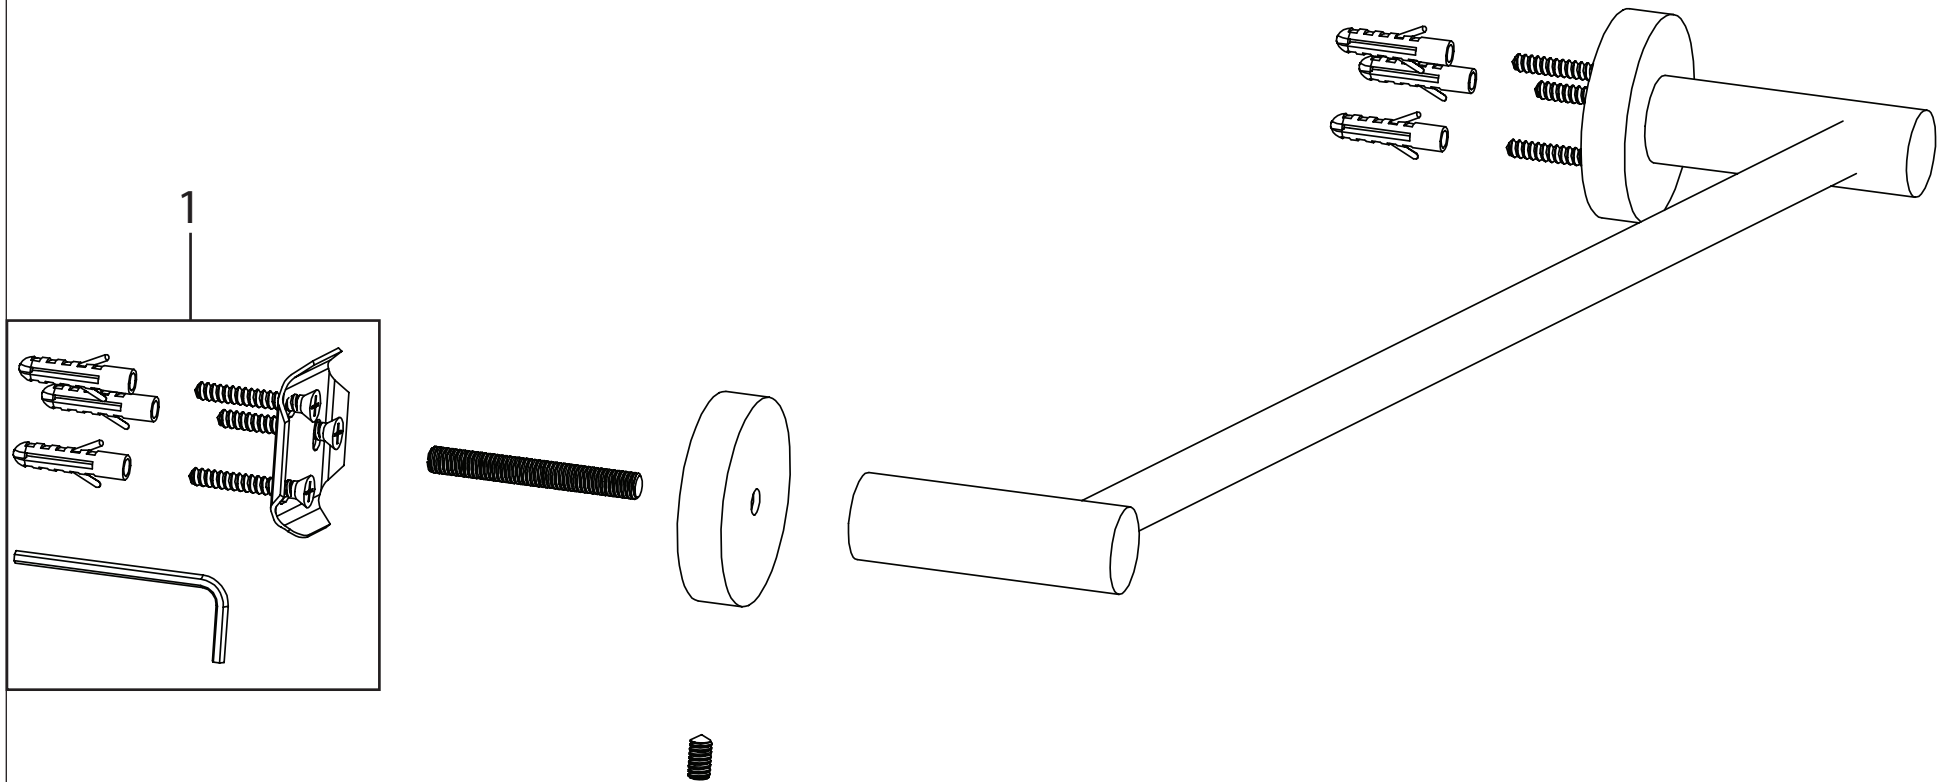

Product Code: ALUSTRC/BB

Revision: DI

1	Fixing Kit
2	
3	
4	
5	
6	
7	
8	