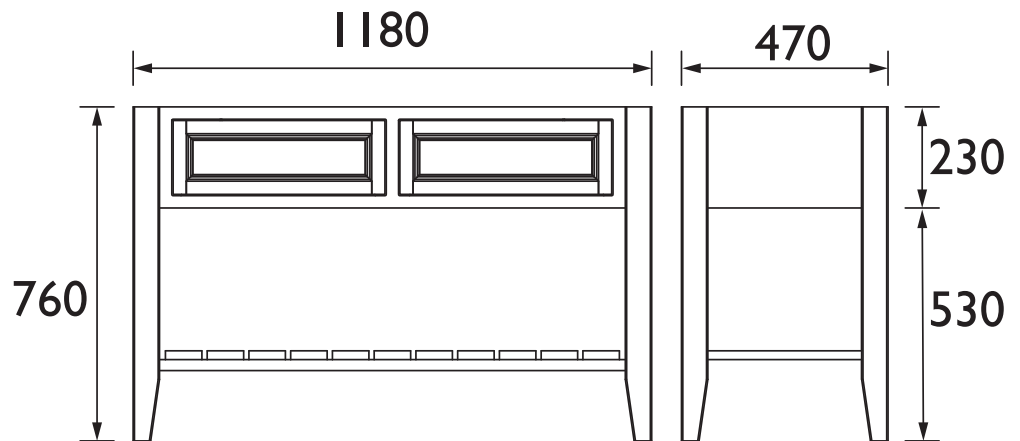

BRGR12002D

BROUGHTON Furniture Range Broughton 1200mm double basin washstand Graphite

Specification

Main Construction Material:	MFC and MDF
Finish:	Graphite
Weight (kg):	32
Height (mm):	760
Width (mm):	1180
Depth (mm):	470
Assembly Required:	No
What's Included?:	1 x 1200mm Washstand 1 x Fitting Instructions

Product Certifications:

Additional Information:

This Product is Shown With:

- PRFW10 - Vessel Bowl
- TSACCT04 - Salcombe Tall Basin Tap

This Product Also Needs:

- Handles

Variant SKUs:

- BRCH12002D - Chantilly
- BRMB12002D - Maritime Blue

Dimensions (measurements in mm)

TECHNICAL DATA SHEET

HERITAGE[®]
BATHROOMS

DI