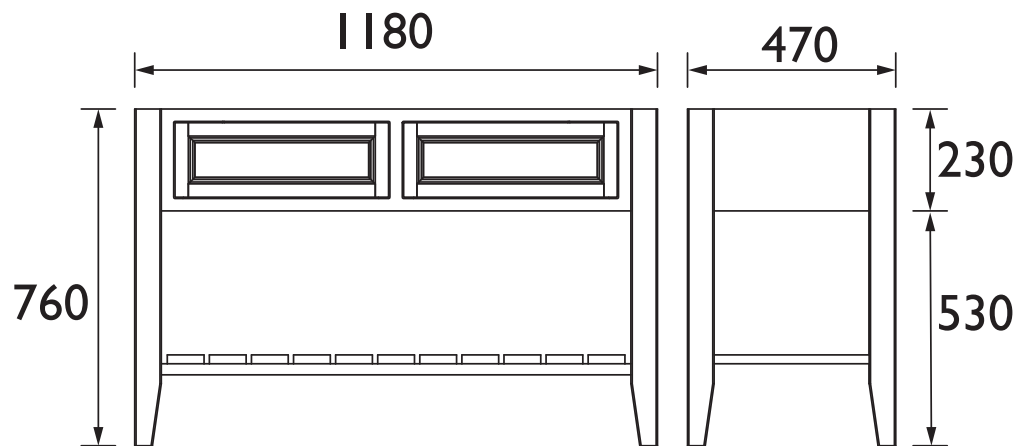

BRMBI2002D

BROUGHTON Furniture Range

Broughton 1200mm double basin washstand

Maritime Blue

*Graphite Finish Shown

Specification

| | |
|-----------------------------|--|
| Main Construction Material: | MFC and MDF |
| Finish: | Maritime Blue |
| Weight (kg): | 32 |
| Height (mm): | 760 |
| Width (mm): | 1180 |
| Depth (mm): | 470 |
| Assembly Required: | No |
| What's Included?: | 1 x 1200mm Washstand 1 x Fitting Instructions |

Product Certifications:

Additional Information:

This Product is Shown With:

- PRFW10 - Vessel Bowl
- TSACCT04 - Salcombe Tall Basin Tap

This Product Also Needs:

- Handles

Variant SKUs:

- BRGR12002D - Graphite
- BRCH12002D - Chantilly

Dimensions (measurements in mm)

TECHNICAL DATA SHEET

HERITAGE[®] BATHROOMS

DI