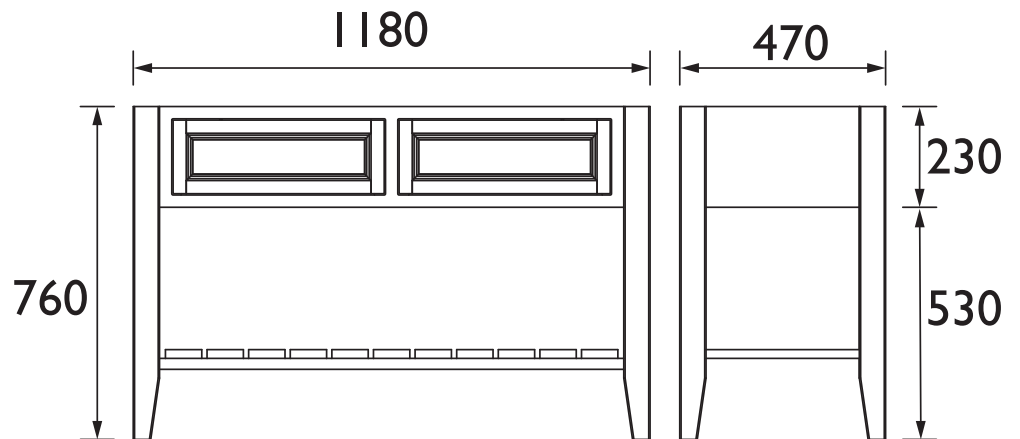

BRCHI2002D

BROUGHTON Furniture Range Broughton 1200mm double basin washstand Chantilly

*Graphite Finish Shown

Specification

Main Construction Material:	MFC and MDF
Finish:	Chantilly
Weight (kg):	32
Height (mm):	760
Width (mm):	1180
Depth (mm):	470
Assembly Required:	No
What's Included?:	1 x 1200mm Washstand 1 x Fitting Instructions

Dimensions (measurements in mm)

TECHNICAL DATA SHEET

HERITAGE[®] BATHROOMS

DI