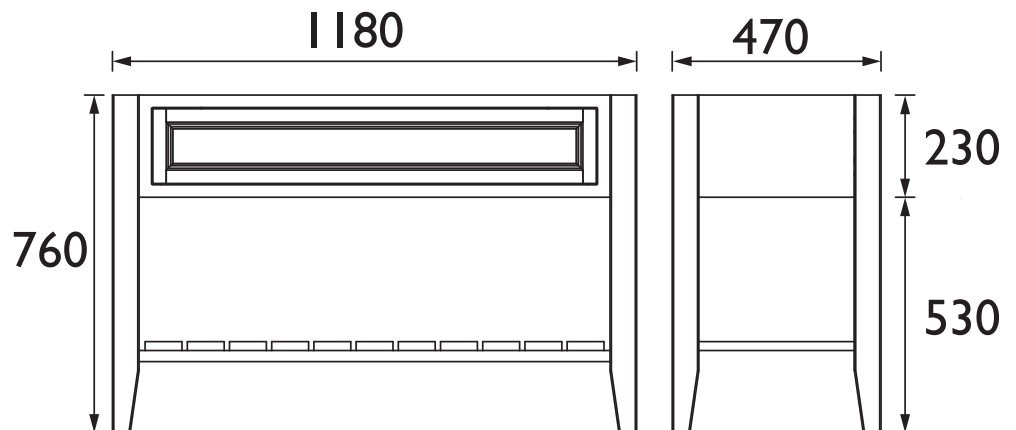

BRGR1200ID

BROUGHTON Furniture Range Broughton 1200mm single washstand Graphite

Specification

Main Construction Material:	MFC and MDF
Finish:	Graphite
Weight (kg):	29
Height (mm):	760
Width (mm):	1180
Depth (mm):	470
Assembly Required:	No
What's Included?:	1 x 1200 Washstand 1 x Fitting Instructions

Product Certifications:

Additional Information:

This Product is Shown With:

- PKMW10 - Vessel Bowl
- TSACCT04 - Salcombe Tall Basin Tap

This Product Also Needs:

- Handles

Variant SKUs:

- BRCH1200ID - Chantilly
- BRMB1200ID - Maritime Blue

Dimensions (measurements in mm)

TECHNICAL DATA SHEET

HERITAGE[®]
BATHROOMS

DI