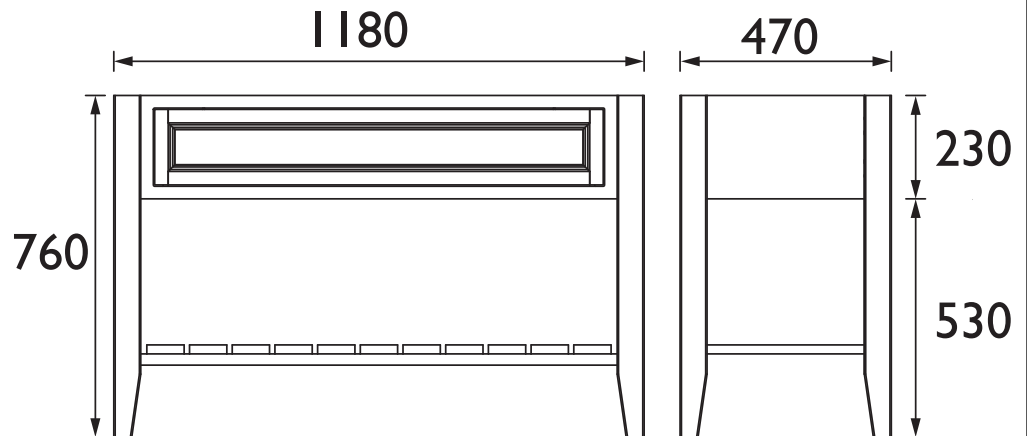

### Specification

Main Construction Material:	MFC and MDF
Finish:	Maritime Blue
Weight (kg):	29
Height (mm):	760
Width (mm):	1180
Depth (mm):	470
Assembly Required:	No
What's Included?:	1 x 1200 Washstand 1 x Fitting Instructions

#### This Product is Shown With:

- PKMW10 - Vessel Bowl
- TSACCT04 - Salcombe Tall Basin Tap

### Dimensions (measurements in mm)