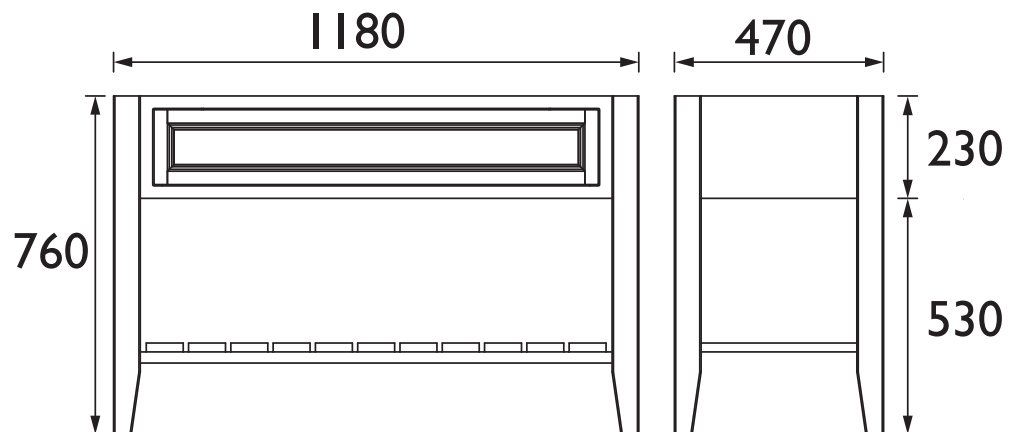

#### This Product is Shown With:

- PKMW10 - Vessel Bowl
- TSACCT04 - Salcombe Tall Basin Tap

### Dimensions (measurements in mm)