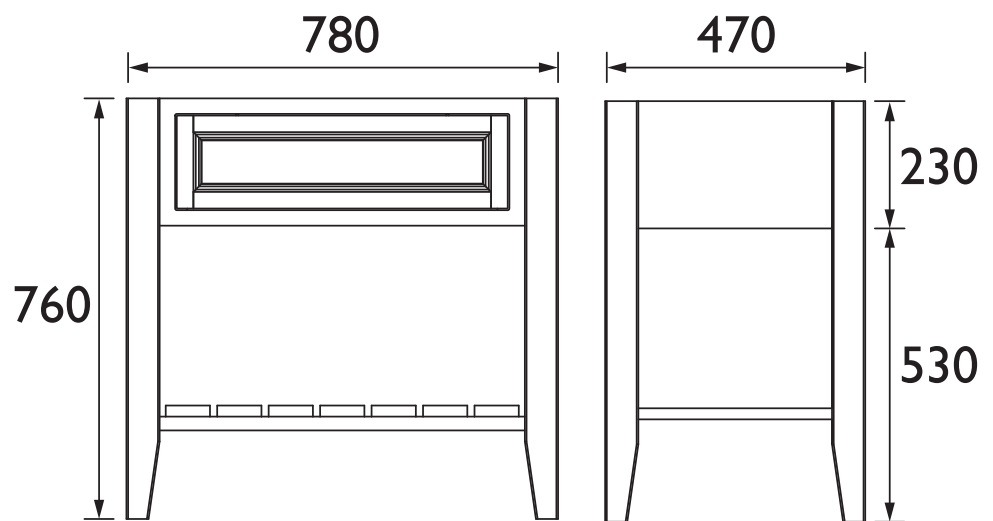

### Specification

Main Construction Material:	MFC and MDF
Finish:	Graphite
Weight (kg):	24
Height (mm):	760
Width (mm):	780
Depth (mm):	470
Assembly Required:	No
What's Included?:	1 x 800mm Washstand 1 x Fitting Instructions

#### This Product is Shown With:

- PBHW10 - Vessel Bowl
- TSACCT04 - Salcombe Tall Basin Tap

### Dimensions (measurements in mm)