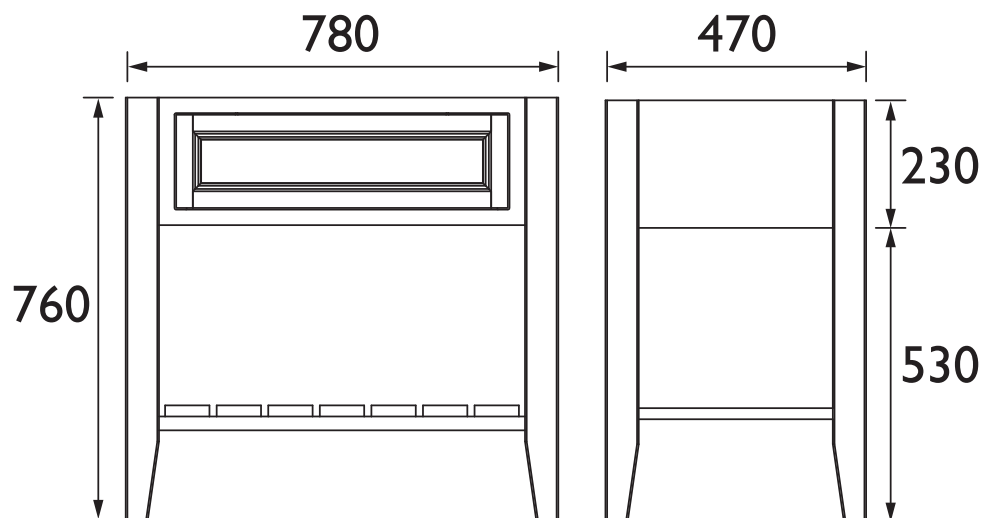

BRMB800ID

BROUGHTON Furniture Range Broughton 800mm Washstand Maritime Blue

*Graphite Finish Shown

Specification

Main Construction Material:	MFC and MDF
Finish:	Maritime Blue
Weight (kg):	24
Height (mm):	760
Width (mm):	780
Depth (mm):	470
Assembly Required:	No
What's Included?:	1 x 800mm Washstand 1 x Fitting Instructions

Product Certifications:

Additional Information:

This Product is Shown With:

- PBHW10 - Vessel Bowl
- TSACCT04 - Salcombe Tall Basin Tap

This Product Also Needs:

-
- Handles

Variant SKUs:

- BRCH800ID - Chantilly
- BRGR800ID - Graphite

Dimensions (measurements in mm)

TECHNICAL DATA SHEET

HERITAGE[®]
BATHROOMS

DI