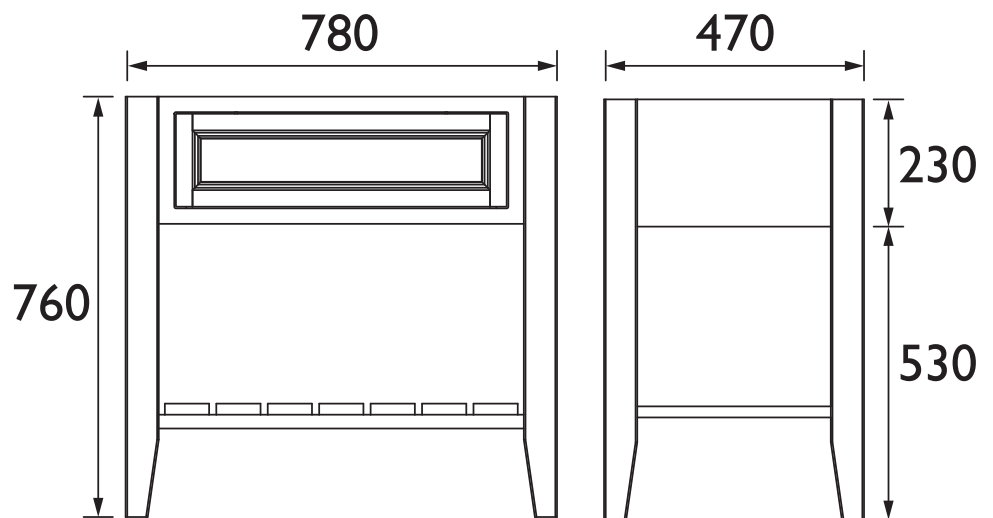

BRCH800ID

BROUGHTON Furniture Range Broughton 800mm Washstand Chantilly

*Graphite Finish Shown

Specification

Main Construction Material:	MFC and MDF
Finish:	Chantilly
Weight (kg):	24
Height (mm):	760
Width (mm):	780
Depth (mm):	470
Assembly Required:	No
What's Included?:	1 x 800mm Washstand 1 x Fitting Instructions

Product Certifications:

Additional Information:

This Product is Shown With:

- PBHW10 - Vessel Bowl
- TSACCT04 - Salcombe Tall Basin Tap

This Product Also Needs:

- Handles

Variant SKUs:

- BRCH800ID - Chantilly
- BRMB800ID - Maritime Blue

Dimensions (measurements in mm)

TECHNICAL DATA SHEET

HERITAGE[®]
BATHROOMS

DI