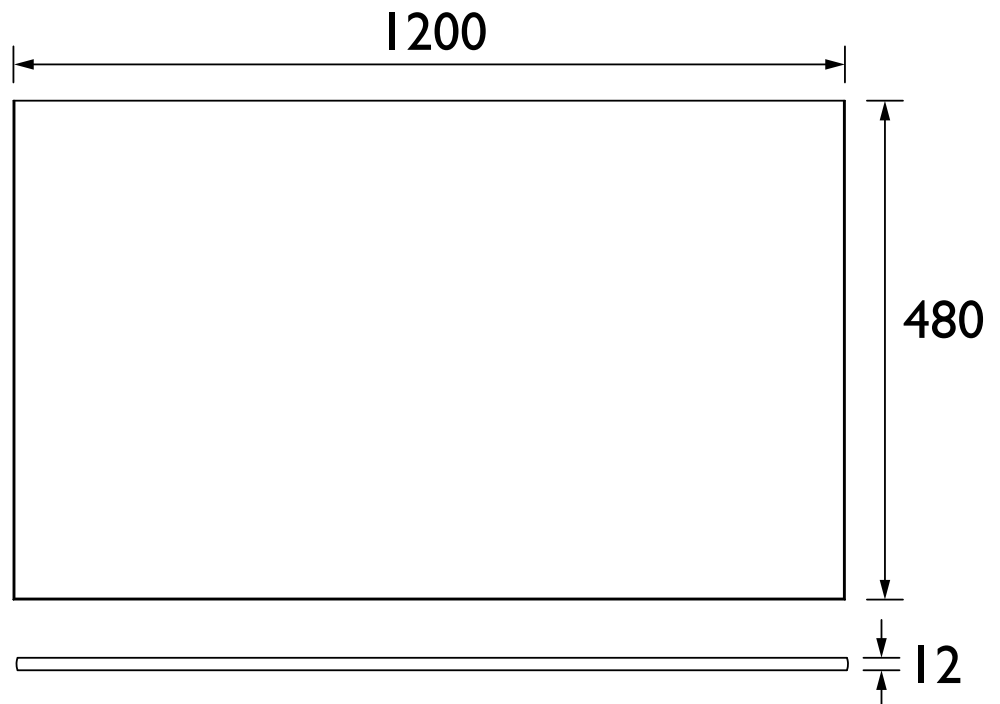

### Specification

Main Construction Material:	Compact Laminate
Finish:	White Marble Effect
Weight (kg):	10
Height (mm):	12
Width (mm):	1200
Depth (mm):	480
Assembly Required:	No
What's Included?:	1 x 1200 White Marble Effect Worktop 1 x Fitting Instructions

### Dimensions (measurements in mm)