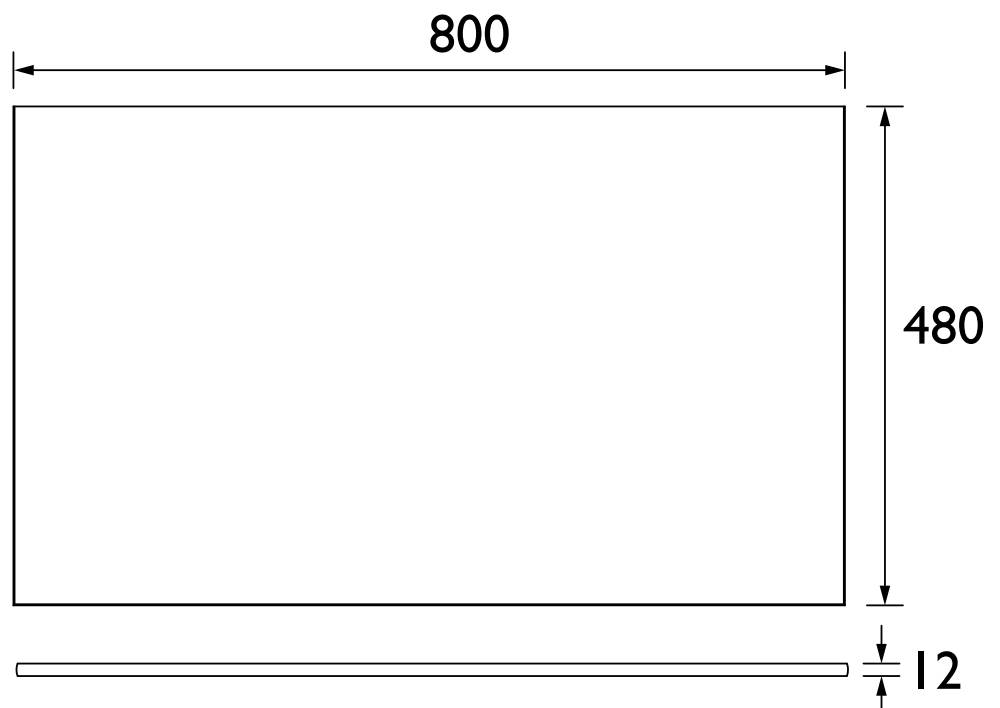

### Specification

Main Construction Material:	Compact Laminate
Finish:	Dark Concrete
Weight (kg):	7
Height (mm):	12
Width (mm):	800
Depth (mm):	480
Assembly Required:	No
What's Included?:	1 x 800 Dark Concrete Worktop 1 x Fitting Instructions

### Dimensions (measurements in mm)