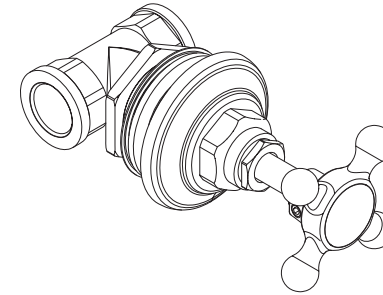

Product Code: TTRCC073

Revision: D2

1

2

3

4H/4C

5

6

7

1	Handle Assembly (Pair)
2	Shroud
3	Plinth & Washer
4H	3/4" Chrome Plated Hot Ceramic Disc Valve
4C	3/4" Chrome Plated Cold Ceramic Disc Valve
5	Fibre Washer
6	Side Body Fixing Kit
7	M24 Flow Straightener