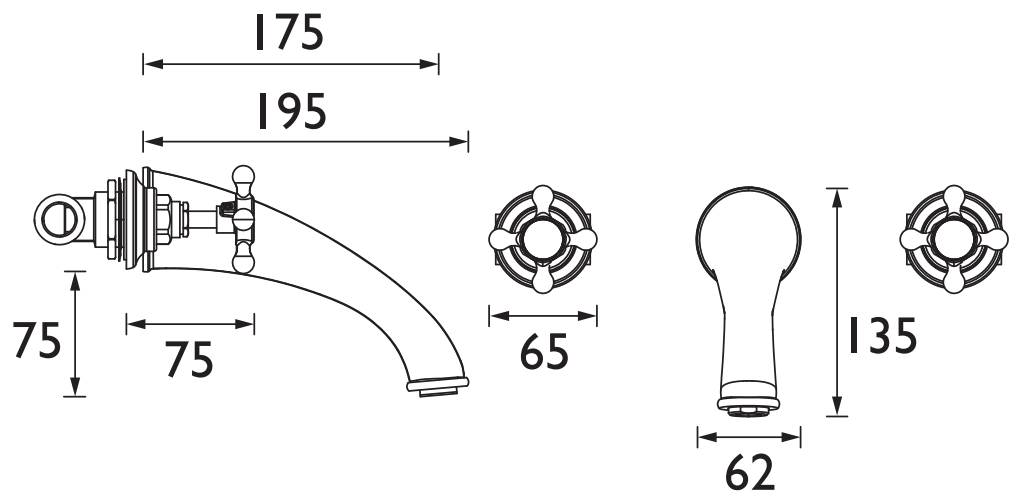

## Specification

<b>Product Type:</b>	Bathroom Taps
<b>Main Construction Material:</b>	Brass
<b>Mount Type:</b>	Wall Mounted
<b>Handle Type:</b>	Crosshead Handles
<b>Connection Inlet:</b>	G 1/2" Female
<b>Connection Outlet:</b>	M24 Flow Straightener
<b>Number of Tap Holes:</b>	3
<b>Valve/Cartridge Type:</b>	3/4" Long Stem Ceramic Disc Valves
<b>Plumbing System Requirements:</b>	Suitable for all plumbing systems
<b>Minimum Dynamic Pressure (bar):</b>	0.2 bar
<b>Maximum Dynamic Pressure (bar):</b>	0.5 bar
<b>Maximum Hot Water Temperature °C:</b>	65°C
<b>Maximum Static Pressure (bar):</b>	10 bar
<b>Flow Type:</b>	Single Flow
<b>Isolation Included:</b>	No

## Features:

- Long life ceramic cartridge for added durability and smooth control. - Long life 1/4 turn ceramic disc valves for added durability and smooth control.
- A hard-wearing, flawless, scratch resistant chrome finish that lasts for years. Salt spray tested to ensure added durability.
- 10 year parts and 1 year labour guarantee for peace of mind.
- Co-ordinating Bathroom taps, Recess shower and Accessories available.
- Not suitable for use with roll top-baths.

## Dimensions (measurements in mm)