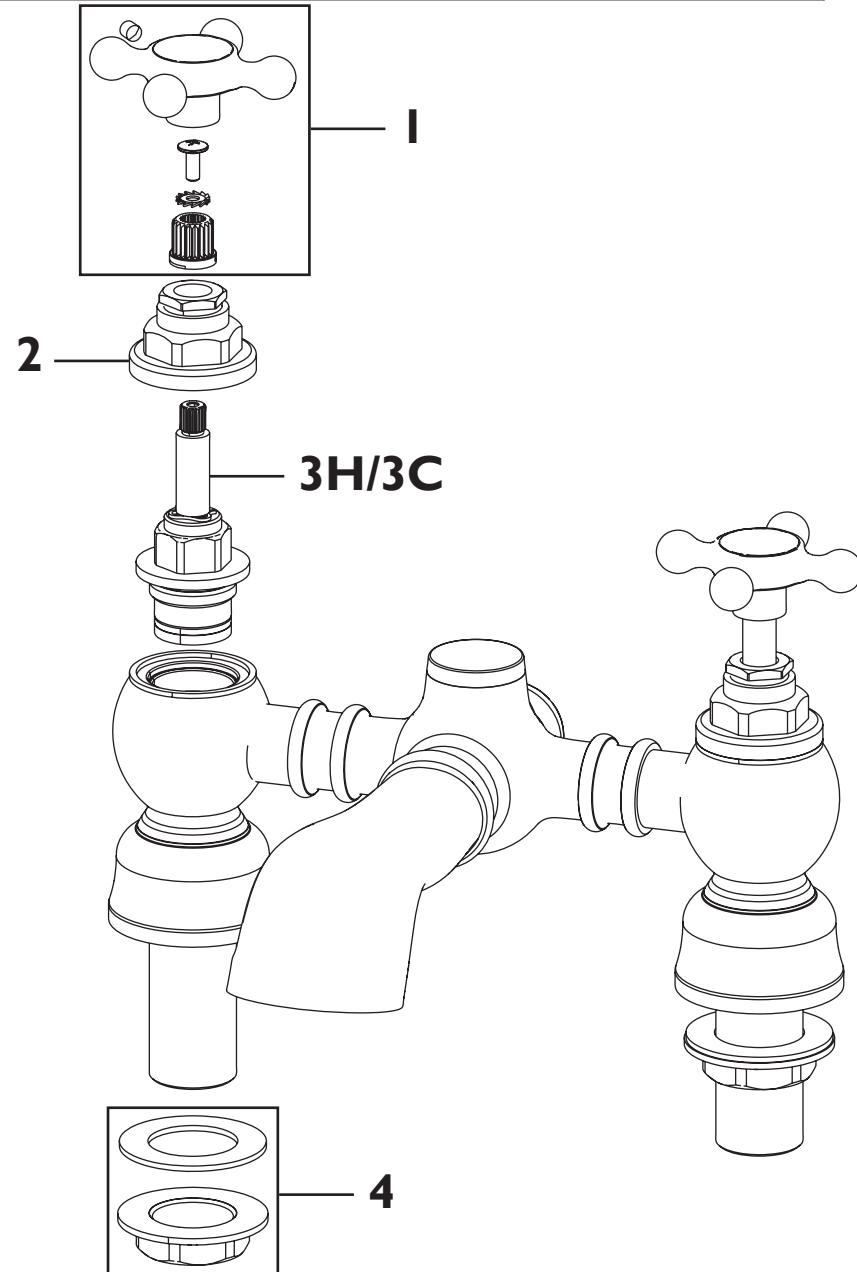

**Product Code:** TTRCC07

**Revision:** D2

<b>1</b>	Handle Assembly (Pair)
<b>2</b>	Shroud
<b>3H</b>	3/4" Chrome Plated Hot Ceramic Disc Valve
<b>3C</b>	3/4" Chrome Plated Cold Ceramic Disc Valve
<b>4</b>	3/4" Backnut & Washer (Pair)