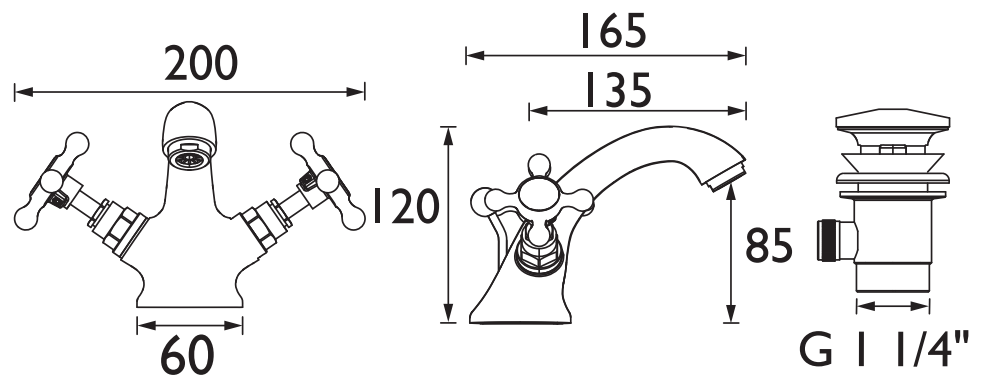

## Specification

<b>Product Type:</b>	Bathroom Taps
<b>Main Construction Material:</b>	Brass
<b>Mount Type:</b>	Deck Mounted
<b>Handle Type:</b>	Crosshead Handles
<b>Connection Inlet:</b>	15mm Copper Tails
<b>Connection Outlet:</b>	5lpm Coin Slot Aerator
<b>Number of Tap Holes:</b>	1
<b>Valve/Cartridge Type:</b>	1/2" Long Stem Ceramic Disc Valves
<b>Plumbing System Requirements:</b>	Suitable for all plumbing systems
<b>Minimum Dynamic Pressure (bar):</b>	0.2 bar
<b>Maximum Dynamic Pressure (bar):</b>	5.0 bar
<b>Maximum Hot Water Temperature °C:</b>	65°C
<b>Maximum Static Pressure (bar):</b>	10 bar
<b>Flow Type:</b>	Single Flow
<b>Isolation Included:</b>	No

## Dimensions (measurements in mm)