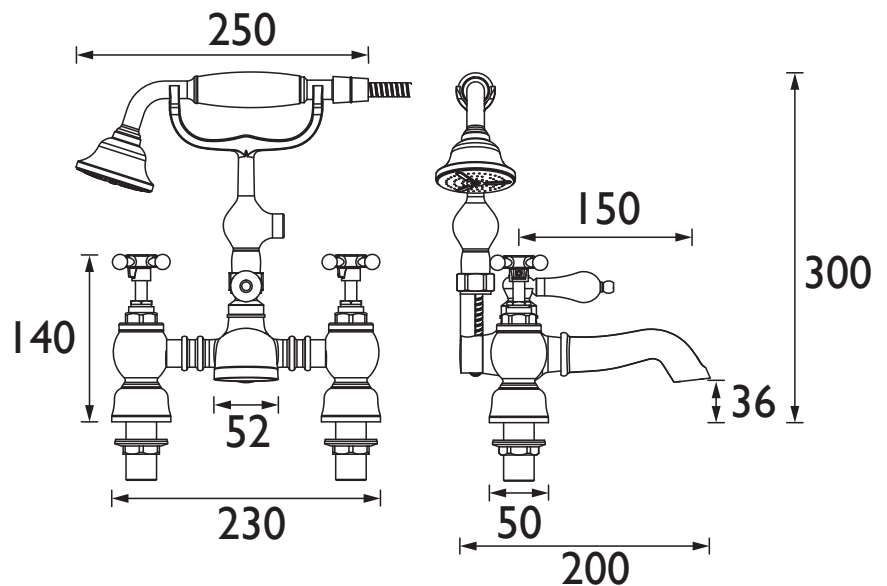

## Specification

<b>Product Type:</b>	Bathroom Taps
<b>Main Construction Material:</b>	Brass
<b>Mount Type:</b>	Deck Mounted
<b>Handle Type:</b>	Crosshead Handles
<b>Connection Inlet:</b>	3/4" BSP Connections
<b>Connection Outlet:</b>	Open
<b>Number of Tap Holes:</b>	2
<b>Valve/Cartridge Type:</b>	3/4" Long Stem Ceramic Disc Valves
<b>Plumbing System Requirements:</b>	Suitable for all plumbing systems
<b>Minimum Dynamic Pressure (bar):</b>	0.2 bar
<b>Maximum Dynamic Pressure (bar):</b>	5.0 bar
<b>Maximum Hot Water Temperature °C:</b>	65°C
<b>Maximum Static Pressure (bar):</b>	10 bar
<b>Flow Type:</b>	Single Flow
<b>Isolation Included:</b>	No

## Dimensions (measurements in mm)