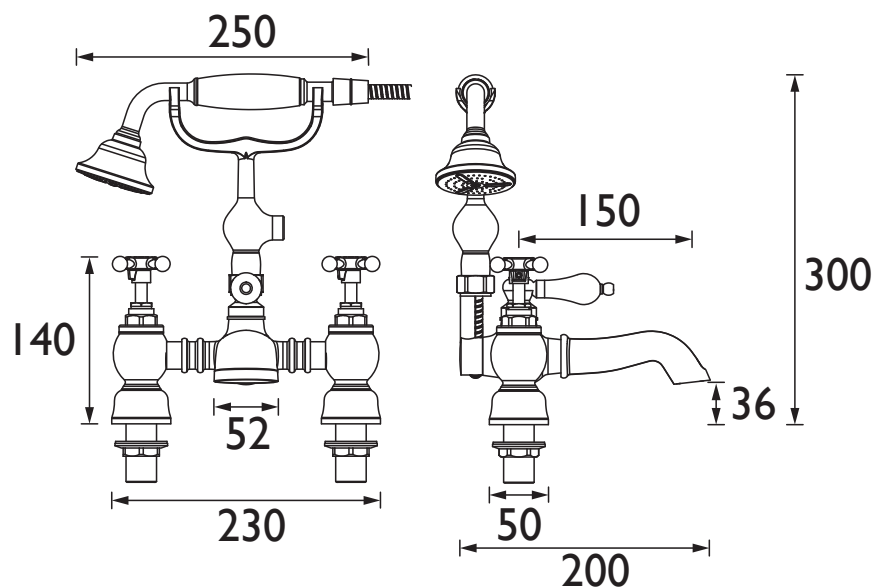

Features:

- Long life 1/4 turn ceramic disc valves for added durability and smooth control.
- Robust metal fixing nut to secure the tap in place reducing the risk of loosening over time.
- A hard-wearing, flawless, scratch resistant chrome finish that lasts for years. Salt spray tested to ensure added durability.
- 10 year parts and 1 year labour guarantee for peace of mind.
- Co-ordinating Bathroom taps, Recess shower and Accessories available.

Product Certifications:

Additional Information:

Specification

Product Type:	Bathroom Taps
Main Construction Material:	Brass
Mount Type:	Deck Mounted
Handle Type:	Crosshead Handles
Connection Inlet:	3/4" BSP Connections
Connection Outlet:	Open
Number of Tap Holes:	2
Valve/Cartridge Type:	3/4" Long Stem Ceramic Disc Valves
Plumbing System Requirements:	Suitable for all plumbing systems
Minimum Dynamic Pressure (bar):	0.2 bar
Maximum Dynamic Pressure (bar):	5.0 bar
Maximum Hot Water Temperature °C:	65°C
Maximum Static Pressure (bar):	10 bar
Flow Type:	Single Flow
Isolation Included:	No

Dimensions (measurements in mm)

Flow Rates (l/min)

System Pressure (bar)	0.2	0.5	1	2	3	5
Through Bath Filler (mixed)	14.4	24.72	35.7	51	62.64	79.86
Through Handset (mixed)	8.04	8.82	9.12	12.66	15.54	20.4