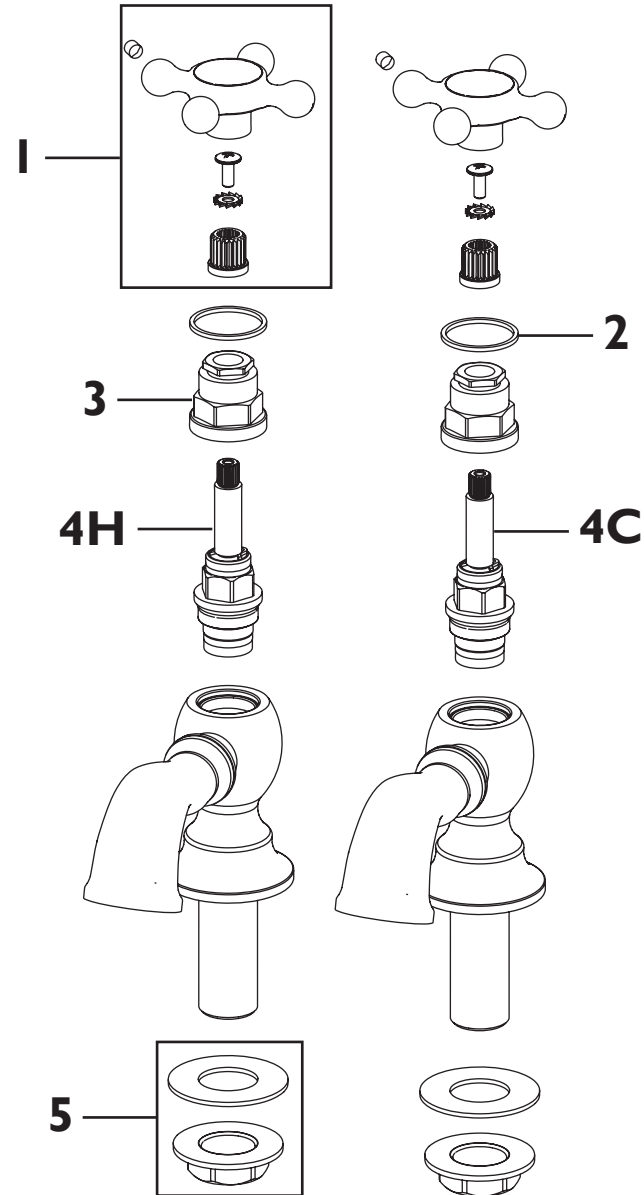

Product Code: TTRCC01

Revision: D2

1	Handle Assembly (Pair)
2	Fibre Washer
3	Shrouds (Pair)
4H	3/4" Chrome Plated Hot Ceramic Disc Valve
4C	3/4" Chrome Plated Cold Ceramic Disc Valve
5	3/4" Backnut & Washer (Pair)