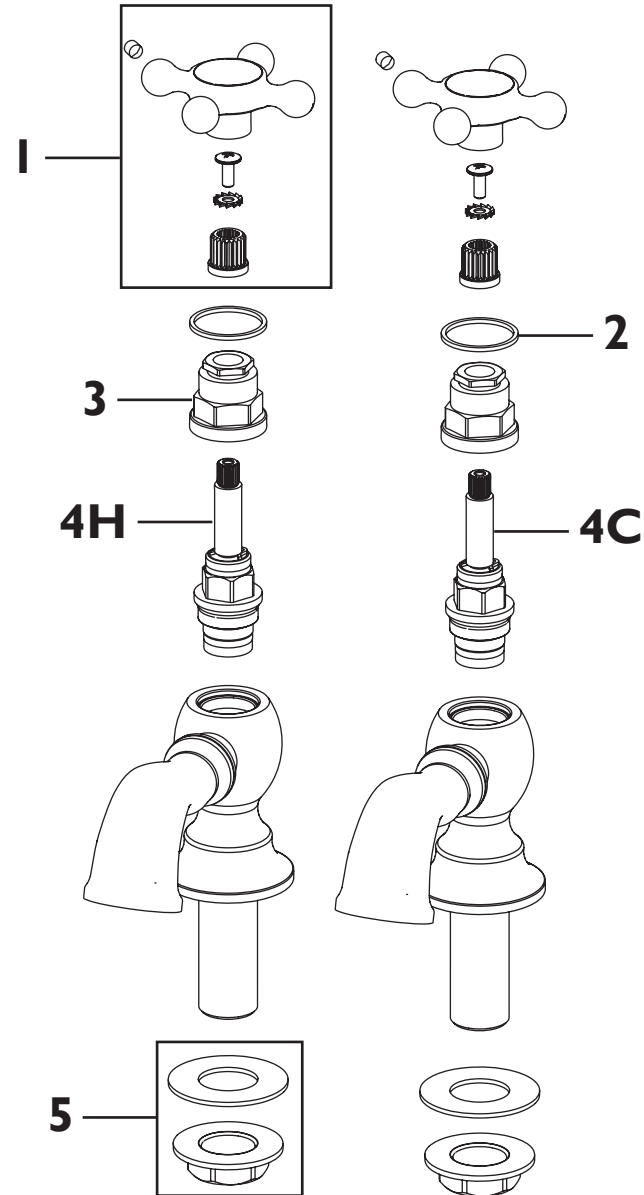

**Product Code:** TTRCC00

**Revision:** D2

|           |   |
|-----------|---|
| <b>1</b>  | Handle Assembly (Pair)                        |
| <b>2</b>  | Fibre Washer                                  |
| <b>3</b>  | Shrouds (Pair)                                |
| <b>4H</b> | 1/2" Chrome Plated<br>Hot Ceramic Disc Valve  |
| <b>4C</b> | 1/2" Chrome Plated<br>Cold Ceramic Disc Valve |
| <b>5</b>  | 1/2" Backnut & Washer (Pair)                  |