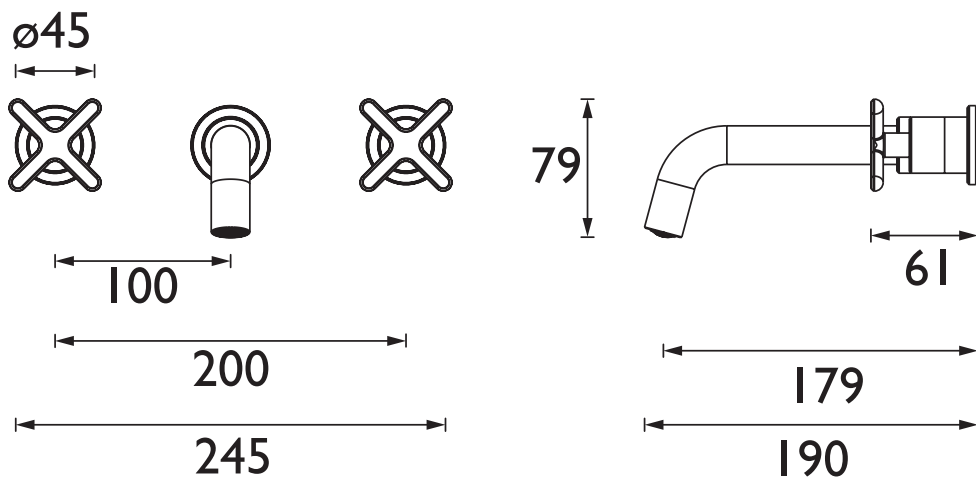

### Specification

<b>Product Type:</b>	Bathroom Taps
<b>Main Construction Material:</b>	Brass
<b>Mount Type:</b>	Wall
<b>Handle Type:</b>	Cross Head
<b>Connection Inlet:</b>	15mm Compression
<b>Connection Outlet:</b>	5lpm Coin Slot Aerator
<b>Number of Tap Holes:</b>	3
<b>Valve/Cartridge Type:</b>	1/2 inch Ceramic Disc Valve
<b>Plumbing System Requirements:</b>	Suitable for all plumbing systems
<b>Minimum Dynamic Pressure (bar):</b>	0.5 bar
<b>Maximum Dynamic Pressure (bar):</b>	5 bar
<b>Maximum Hot Water Temperature °C:</b>	65°C
<b>Maximum Static Pressure (bar):</b>	10 bar
<b>Flow Type:</b>	Single Flow
<b>Isolation Included:</b>	No

### Features:

- This tap has a flow regulator, which limits the flow of water to 5 litres per minute, reducing the amount of water you use.
- Long life 1/4 turn ceramic disc valves for added durability and smooth control.
- A hard-wearing, flawless, scratch resistant chrome finish that lasts for years. Salt spray tested to ensure added durability.
- 10 year parts and 1 year labour guarantee for peace of mind.
- Also available in other finishes.
- Co-ordinating Bathroom taps, Recess shower and Accessories available.

### Dimensions (measurements in mm)