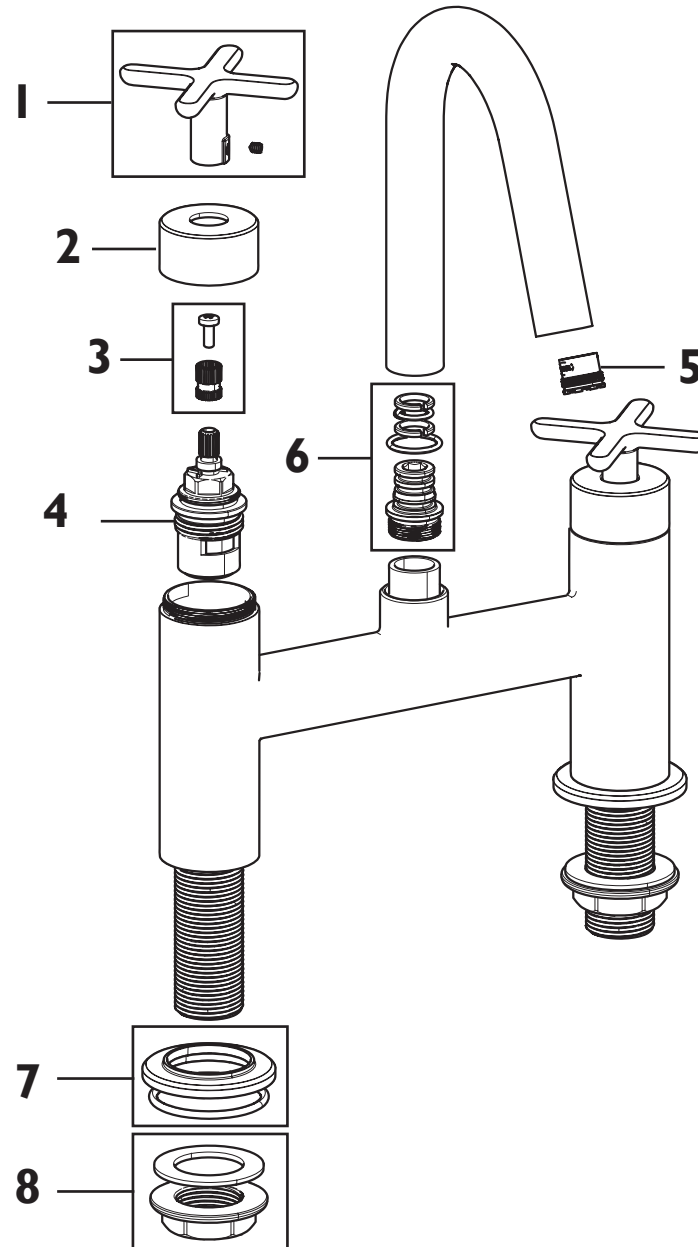

Product Code: TSAC__07

Revision: DI

1	Handle Assembly (Pair)
2	Shroud
3	Spline Adaptor
4	Valve
5	Flow Straightener
6	Spout Seals Kit
7	Plinth and Washer
8	Backnut and Washer