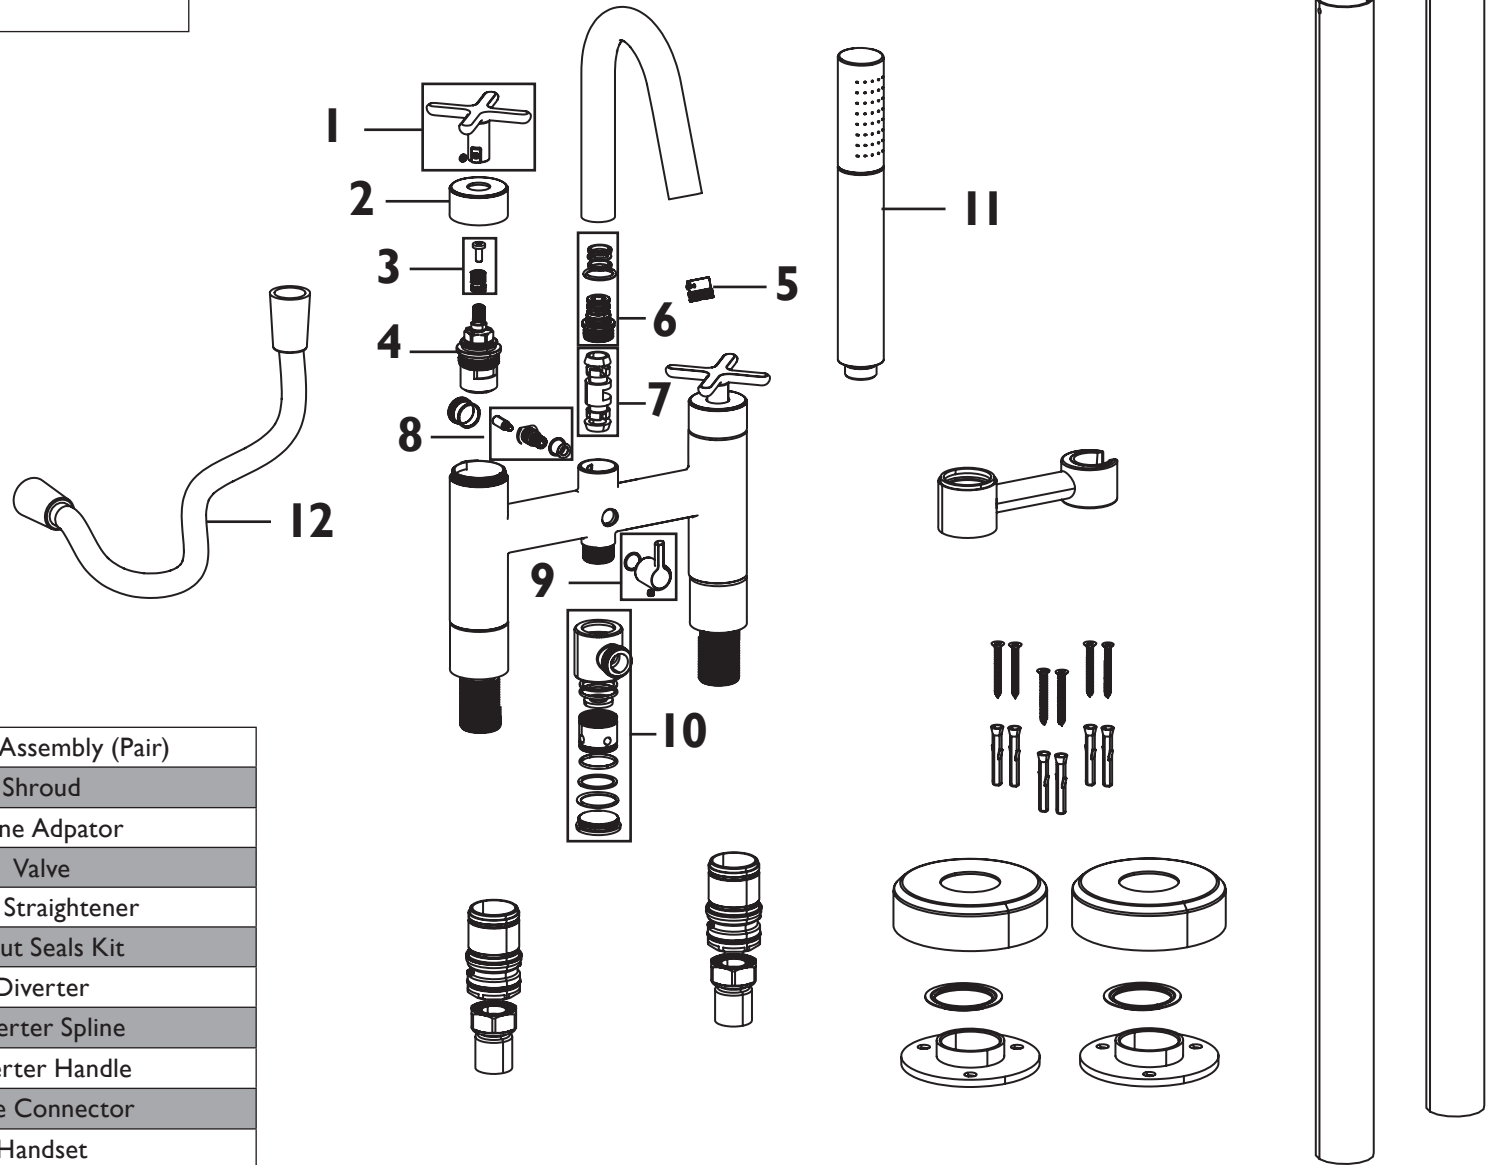

Product Code: TSAC__171

Revision: DI

1	Handle Assembly (Pair)
2	Shroud
3	Spline Adaptor
4	Valve
5	Flow Straightener
6	Spout Seals Kit
7	Diverter
8	Diverter Spline
9	Diverter Handle
10	Hose Connector
11	Handset
12	Hose