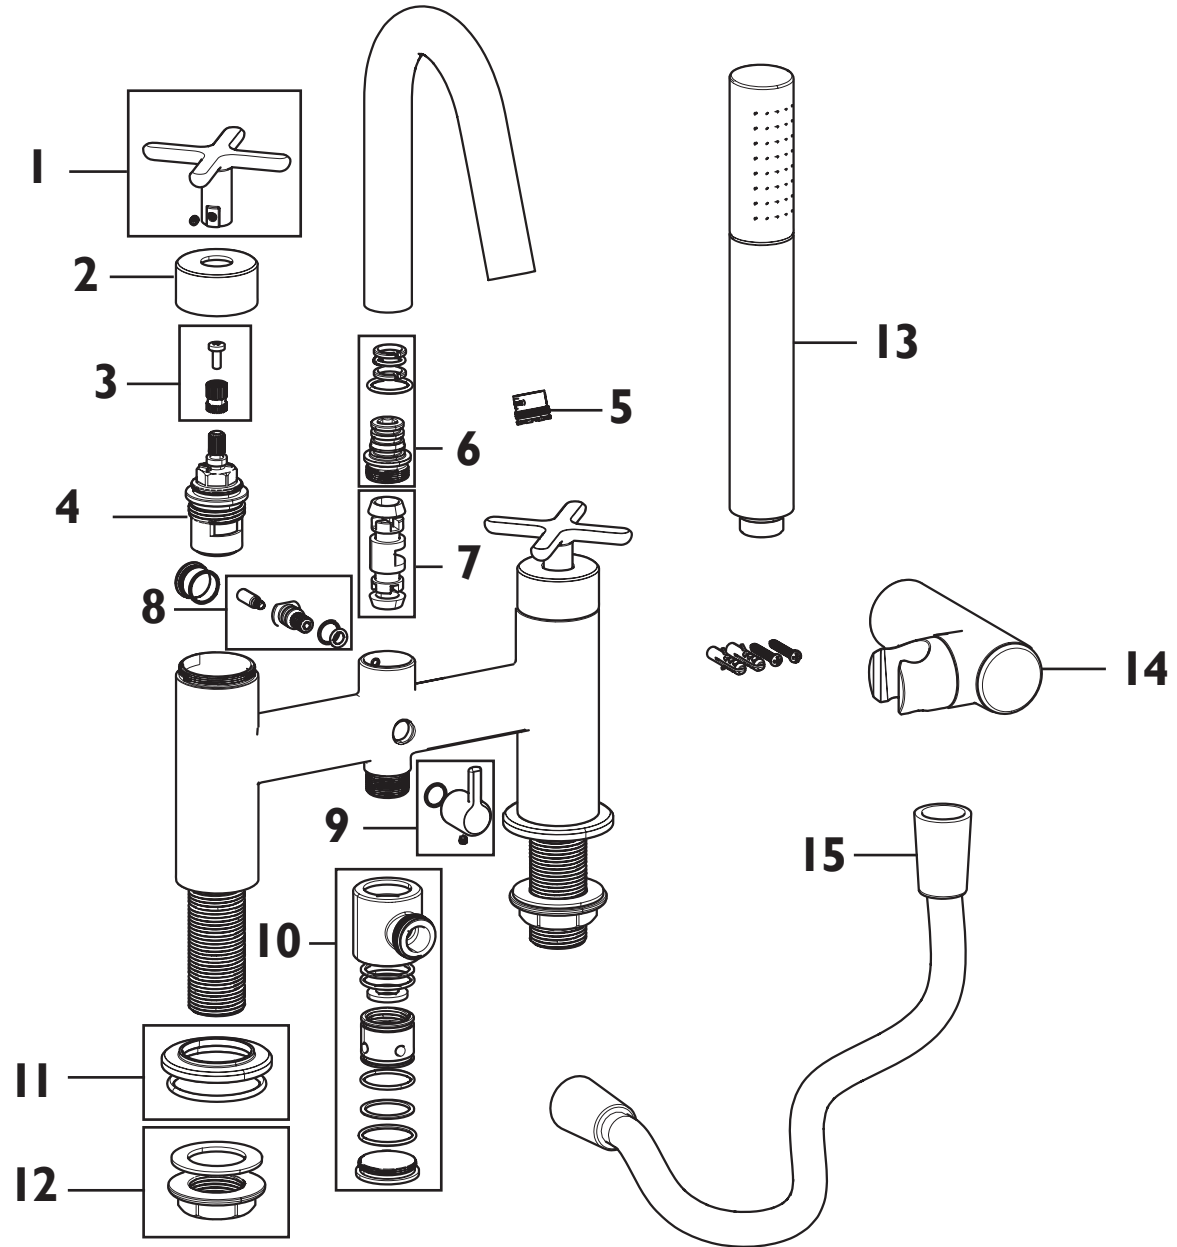

Product Code: TSAC__02

Revision: DI

1	Handle Assembly (Pair)
2	Shroud
3	Spline Adaptor
4	Valve
5	Flow Straightener
6	Spout Seals Kit
7	Diverter
8	Diverter
9	Diverter Handle
10	Hose Connector
11	Plinth and Washer
12	Backnut and Washer
13	Handset
14	Handset Holder
15	Hose