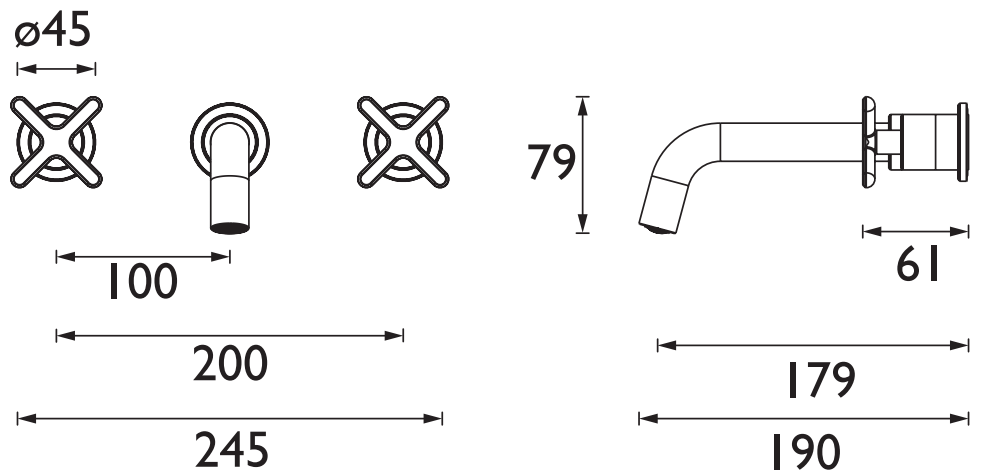

## Specification

<b>Product Type:</b>	Bathroom Tap
<b>Main Construction Material:</b>	Brass
<b>Mount Type:</b>	Wall
<b>Handle Type:</b>	Cross Head
<b>Connection Inlet:</b>	15mm Compression
<b>Connection Outlet:</b>	5lpm Coin Slot Aerator
<b>Number of Tap Holes:</b>	3
<b>Valve/Cartridge Type:</b>	1/2 inch Ceramic Disc Valve
<b>Plumbing System Requirements:</b>	Suitable for all plumbing systems
<b>Minimum Dynamic Pressure (bar):</b>	0.5 bar
<b>Maximum Dynamic Pressure (bar):</b>	5 bar
<b>Maximum Hot Water Temperature °C:</b>	65°C
<b>Maximum Static Pressure (bar):</b>	10 bar
<b>Flow Type:</b>	Single Flow
<b>Isolation Included:</b>	No

## Features:

- This tap has a flow regulator, which limits the flow of water to 5 litres per minute, reducing the amount of water you use.
- Long life 1/4 turn ceramic disc valves for added durability and smooth control.
- On-trend brushed brass finish to make a statement in your bathroom.
- 10 year parts and 1 year labour guarantee for peace of mind.
- Also available in other finishes.
- Co-ordinating Bathroom taps, Recess shower and Accessories available.

## Dimensions (measurements in mm)