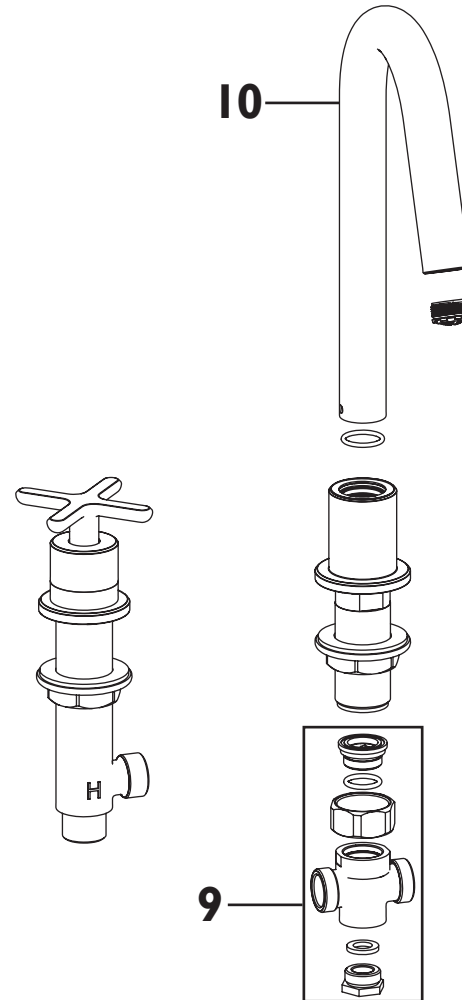

Product Code: TSAC__06

Revision: DI

1	Handle Assembly (Pair)
2	Shroud (Pair)
3	Spline Adaptor
4C	Valve Cold
4H	Valve Hot
5	Shroud
6	Plinth
7	Backnut
8	Side Body (Pair)
9	Tee Joint
10	Spout