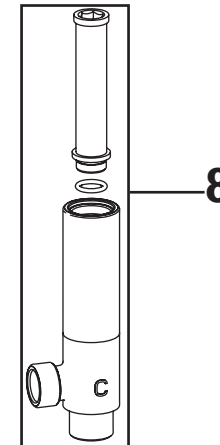

Product Code: TSAC__06

Revision: DI

1	Handle Assembly (Pair)
2	Shroud (Pair)
3	Spline Adaptor
4C	Valve Cold
4H	Valve Hot
5	Shroud
6	Plinth
7	Backnut
8	Side Body (Pair)
9	Tee Joint
10	Spout