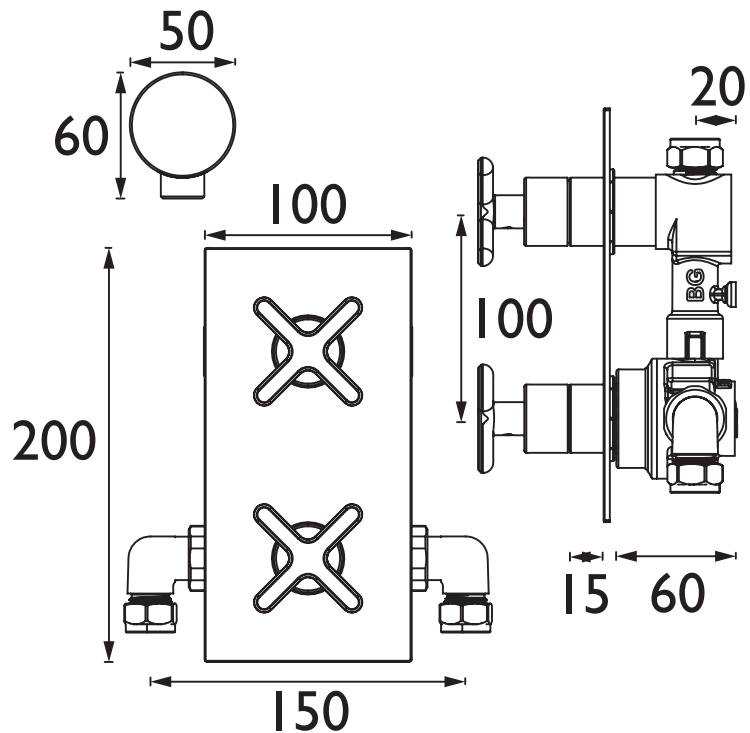

Specification

Finish/Colour:	Chrome
Main Construction Material:	Brass
No of Controls:	2
Shower Type:	Recessed Shower
Shower Head Type:	Valve Only
Shower Kit:	N/A
Valve/Cartridge Type:	3/4" Ceramic Disc Valve - 1/4 turn
Maximum Hot Water Supply Temperature °C:	65
Plumbing System Suitability:	Suitable for all plumbing systems
Minimum Dynamic Pressure (bar):	0.2
Maximum Dynamic Pressure (bar):	5
Maximum Static Pressure (bar):	10
Connection Inlet:	15mm Compression
Connection Outlet:	G1/2"
Isolation Valve Included:	No
Check Valve Included:	Yes

Features:

- Single outlet recessed valve option with dual controls for separate flow and temperature adjustability
- Thermostatic temperature control and automatic stop prevent surges of hot or cold water
- Smallest recessed valve on the market which has been designed to fit into a 35mm deep cavity space
- 15mm inlet connection
- Available in a selection of finishes

Product Certifications:

Additional Information:

Dimensions (measurements in mm)

Flow Rates (l/min)

System Pressure (bar)	0.2	0.5	1	2	3	5
Valve Only/Largest FR (mixed)	7.5	14.1	21	30.5	37.4	48.3