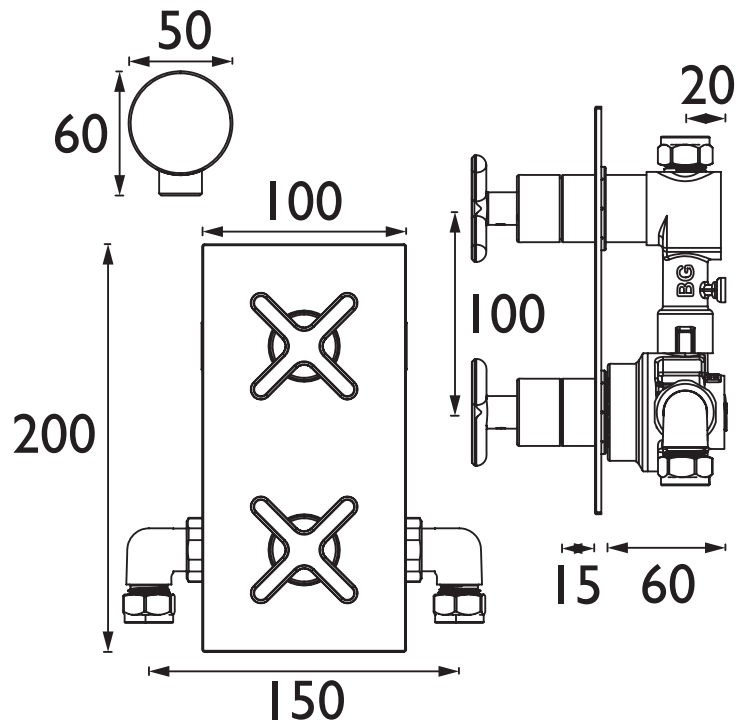

Specification

Finish/Colour:	Brushed Brass
Main Construction Material:	Brass
No of Controls:	2
Shower Type:	Recessed Shower
Shower Head Type:	Valve Only
Shower Kit:	N/A
Valve/Cartridge Type:	3/4" Ceramic Disc Valve - 1/4 turn
Maximum Hot Water Supply Temperature °C:	65
Plumbing System Suitability:	Suitable for all plumbing systems
Minimum Dynamic Pressure (bar):	0.2
Maximum Dynamic Pressure (bar):	5
Maximum Static Pressure (bar):	10
Connection Inlet:	15mm Compression
Connection Outlet:	G1/2"
Isolation Valve Included:	No
Check Valve Included:	Yes

Features:

- Single outlet recessed valve option with dual controls for separate flow and temperature adjustability
- Thermostatic temperature control and automatic stop prevent surges of hot or cold water
- Smallest recessed valve on the market which has been designed to fit into a 35mm deep cavity space
- 15mm inlet connection
- Available in a selection of finishes

Product Certifications:

Additional Information:

Dimensions (measurements in mm)

Flow Rates (l/min)

System Pressure (bar)	0.2	0.5	1	2	3	5
Valve Only/Largest FR (mixed)	7.5	14.1	21	30.5	37.4	48.3