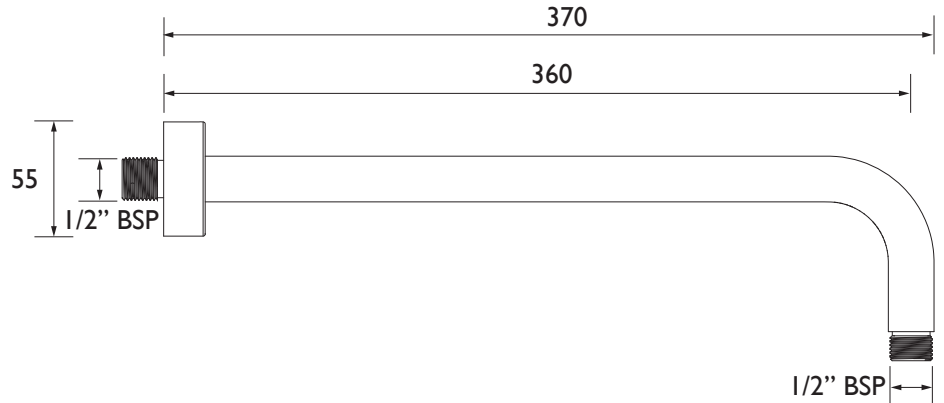

STBL24

HERITAGE Shower Range

Wall Mounted Shower Arm Matt Black

Specification

Finish/Colour:	Black
Main Construction Material:	Stainless Steel
Mounting Type:	Wall
Plumbing System Suitability:	Suitable for all plumbing systems
Minimum Dynamic Pressure (bar):	0.2 bar
Maximum Dynamic Pressure (bar):	5 bar
Maximum Static Pressure (bar):	10 bar
Maximum Hot Water Supply Temperature °C:	65
Connection Inlet:	1/2" BSP
Connection Outlet:	1/2" BSP
What's Included:	1x Wall Arm, 1x Shroud, 1x Backnut, 1x Washer

Features:

- Available in a selection of finishes

Product Certifications:

Additional Information:

Dimensions (measurements in mm)

TECHNICAL DATA SHEET

*

HERITAGE[®]