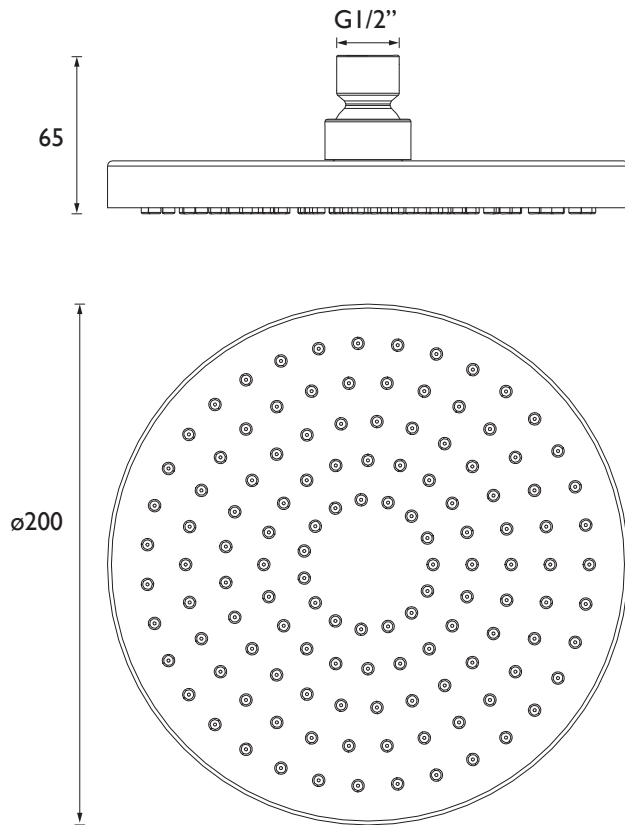

### Specification

Finish/Colour:	Black
Main Construction Material:	Stainless Steel; Silicone
Shower Kit:	Fixed Head
Rub Clean Nozzles:	Yes
Plumbing System Suitability:	Suitable for all plumbing systems
Minimum Dynamic Pressure (bar):	0.2 bar
Maximum Dynamic Pressure (bar):	5 bar
Maximum Static Pressure (bar):	10 bar
Maximum Hot Water Supply Temperature °C:	65
Connection Inlet:	G1/2"
Isolation Included:	No
Check Valve Included:	No
What's Included:	1x Fixed Head, 1x Filter Washer

### Dimensions (measurements in mm)