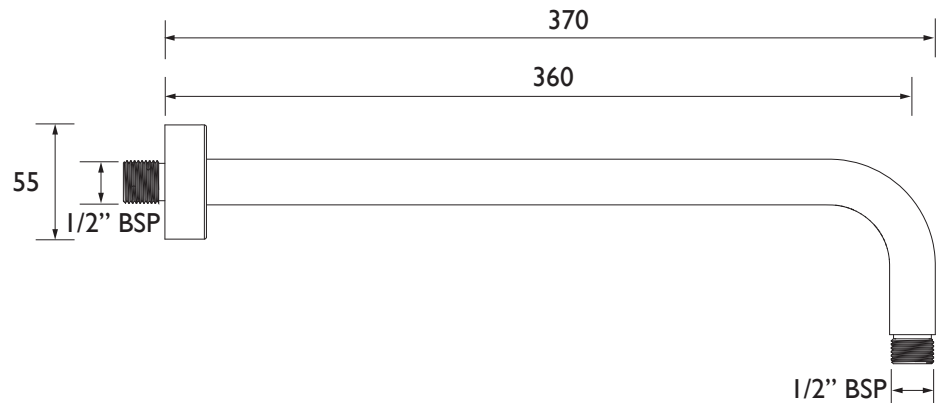

STBB24

HERITAGE Shower Range

Wall Mounted Shower Arm Brushed Brass

Specification

Finish/Colour:	Brushed Brass
Main Construction Material:	Stainless Steel
Mounting Type:	Wall
Plumbing System Suitability:	Suitable for all plumbing systems
Minimum Dynamic Pressure (bar):	0.2 bar
Maximum Dynamic Pressure (bar):	5 bar
Maximum Static Pressure (bar):	10 bar
Maximum Hot Water Supply Temperature °C:	65
Connection Inlet:	1/2" BSP
Connection Outlet:	1/2" BSP
What's Included:	1x Wall Arm, 1x Shroud, 1x Backnut, 1x Washer

Features:

- Available in a selection of finishes

Product Certifications:

Additional Information:

Dimensions (measurements in mm)

TECHNICAL DATA SHEET

*

HERITAGE[®]