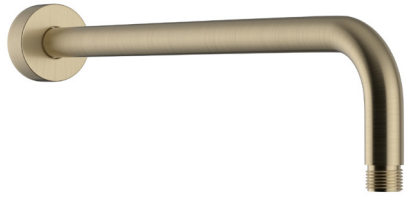

STBB24

HERITAGE Shower Range

Wall Mounted Shower Arm Brushed Brass

Specification

Finish/Colour:	Brushed Brass
Main Construction Material:	Stainless Steel
Mounting Type:	Wall
Plumbing System Suitability:	Suitable for all plumbing systems
Minimum Dynamic Pressure (bar):	0.2 bar
Maximum Dynamic Pressure (bar):	5 bar
Maximum Static Pressure (bar):	10 bar
Maximum Hot Water Supply Temperature °C:	65
Connection Inlet:	1/2" BSP
Connection Outlet:	1/2" BSP
What's Included:	1x Wall Arm, 1x Shroud, 1x Backnut, 1x Washer