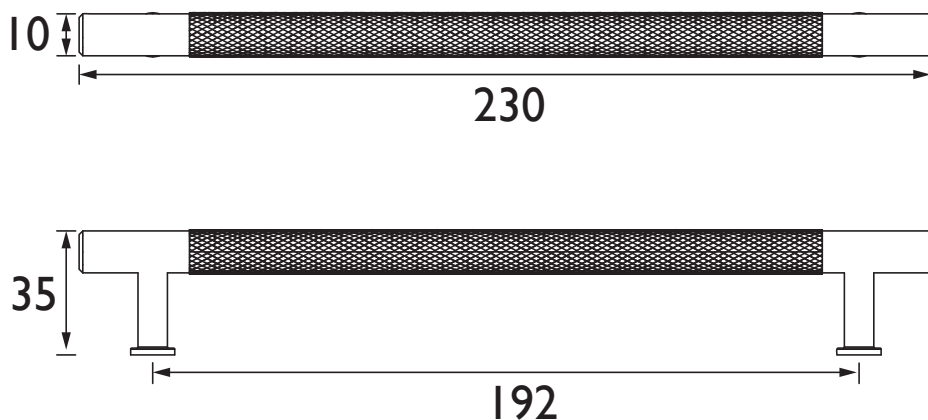

AHBN109

HERITAGE Accessory Range

Bar Handle 192mm Brushed Nickel

Specification

Contemporary or Traditional:	Contemporary
Main Construction Material:	Zamak
Height (mm):	10
Width (mm):	230
Depth (mm):	35
What's in the Box?:	1x Handle, 2x 25mm Snap-off Screws, 2x 45mm Snap-off Screws

Features:

- Available in a selection of finishes

Product Certifications:

Additional Information:

Variant SKUs:

- AHBB109 - Pull Handle 192mm Brushed Brass
- AHBL109 - Pull Handle 192mm Black
- AHC109 - Pull Handle 192mm Chrome

Dimensions (measurements in mm)

Technical Data Sheet

HERITAGE[®]
BATHROOMS

DI