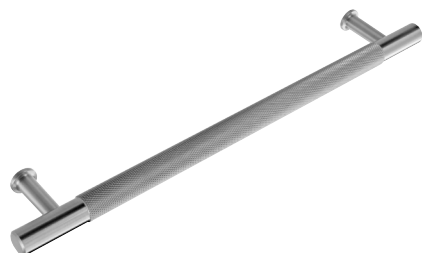

AHBN109

HERITAGE Accessory Range

Bar Handle 192mm Brushed Nickel

Specification

Contemporary or Traditional:	Contemporary
Main Construction Material:	Zamak
Height (mm):	10
Width (mm):	230
Depth (mm):	35
What's in the Box?:	1x Handle, 2x 25mm Snap-off Screws, 2x 45mm Snap-off Screws

Features:

- Available in a selection of finishes

Product Certifications:

Additional Information:

Variant SKUs:

- AHBB109 - Pull Handle 192mm Brushed Brass
- AHBL109 - Pull Handle 192mm Black
- AHC109 - Pull Handle 192mm Chrome