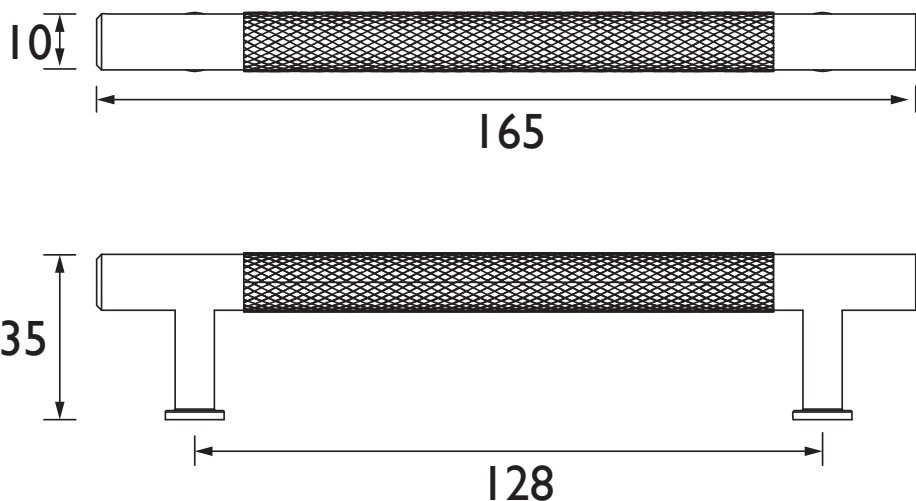

### Specification

Contemporary or Traditional:	Contemporary
Main Construction Material:	Zamak
Height (mm):	10
Width (mm):	230
Depth (mm):	35
What's in the Box?:	1x Handle, 2x 25mm Snap-off Screws, 2x 45mm Snap-off Screws

### Dimensions (measurements in mm)