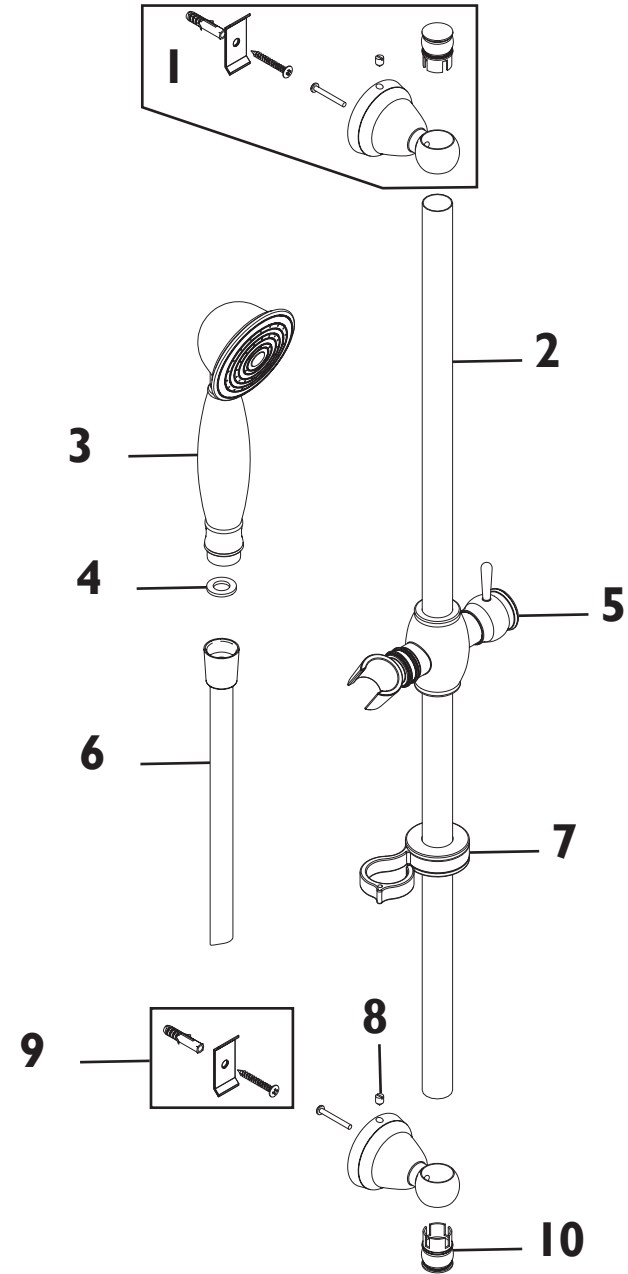

Product Code: SGSIN05-06-07

Revision: D3

1A	Handle Assembly
2A	Thermostatic Cartridge
3A	Cartridge Seals Kit
4A	Thermostat & Piston Assembly
5A	Elbow Assembly (Pair)
6A	Backplate and Fixings
7A	Grub Screw (Pair)
8A	Plinth
9A	Nut & Olive
10A	Filter
11A	8lpm Flow Limiter
12A	Check Valve

Product Code: SGSIN05-06-07

Revision: D3

1B	Wall Bracket Assembly
2B	680mm Riser Rail
3B	Single Function Handset
4B	Sealing Washer
5B	Slider
6B	1.5m Cone to Nut Hose
7B	Hose Retainer
8B	M5x8 Grub Screw
9B	Fixing Kit
10B	End Cap