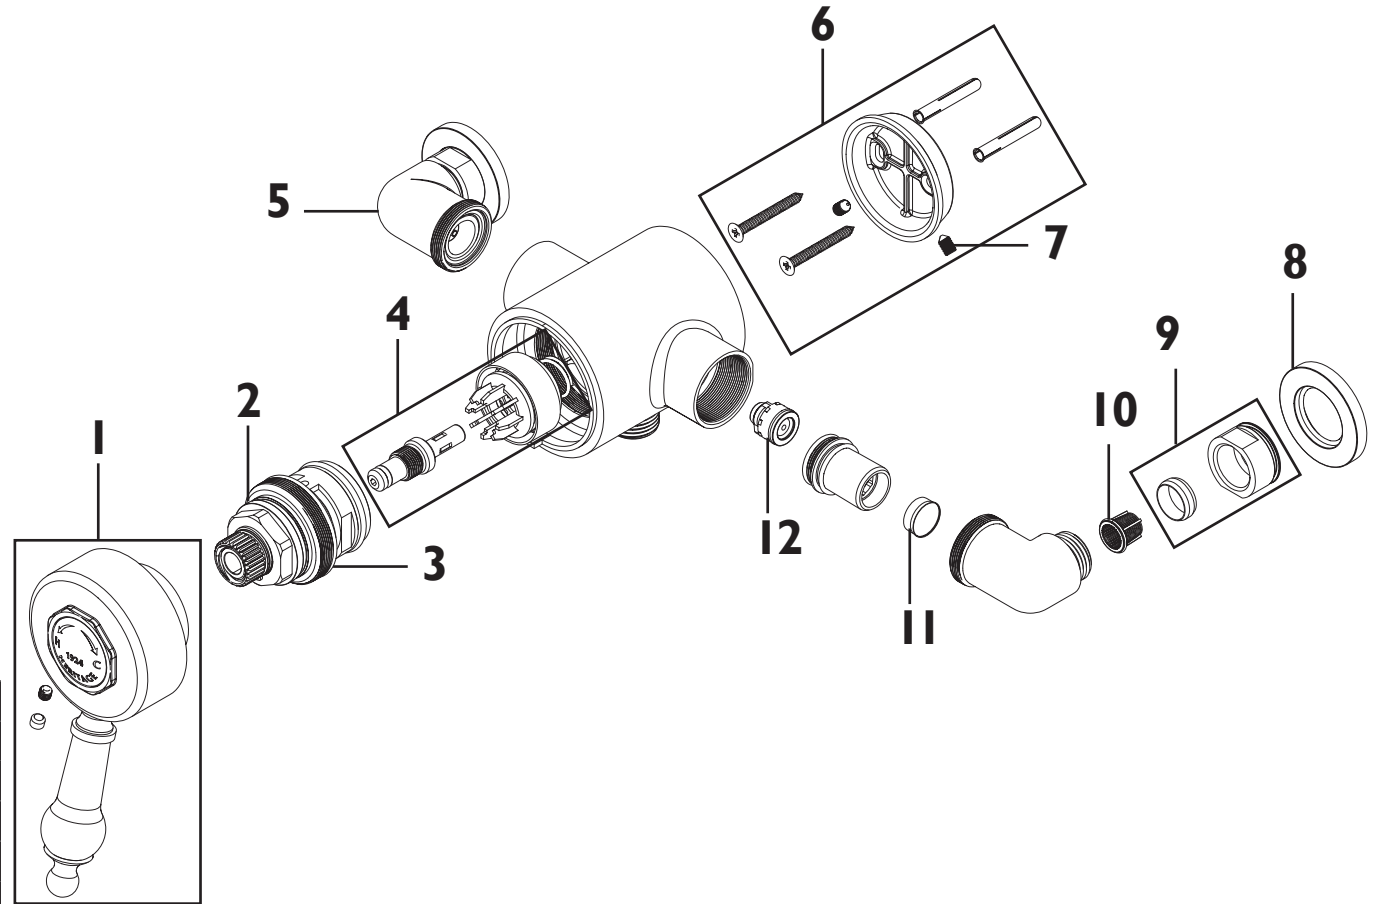

Product Code: SGSIN05-06-07

Revision: D3

1A	Handle Assembly
2A	Thermostatic Cartridge
3A	Cartridge Seals Kit
4A	Thermostat & Piston Assembly
5A	Elbow Assembly (Pair)
6A	Backplate and Fixings
7A	Grub Screw (Pair)
8A	Plinth
9A	Nut & Olive
10A	Filter
11A	8lpm Flow Limiter
12A	Check Valve

Product Code: SGSIN05-06-07

Revision: D3

1B	Wall Bracket Assembly
2B	680mm Riser Rail
3B	Single Function Handset
4B	Sealing Washer
5B	Slider
6B	1.5m Cone to Nut Hose
7B	Hose Retainer
8B	M5x8 Grub Screw
9B	Fixing Kit
10B	End Cap