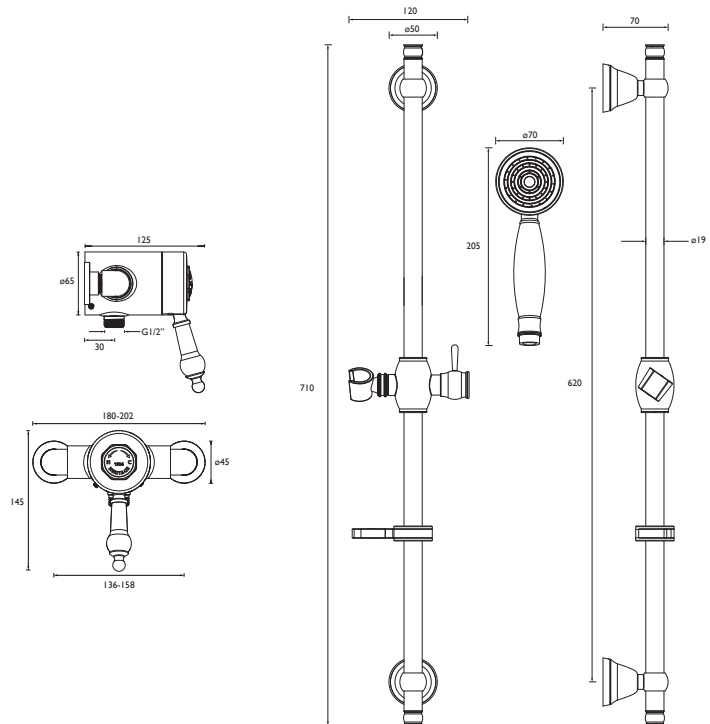

### Specification

Finish/Colour:	Brushed Nickel
Main Construction Material:	Brass
No of Controls:	1
Shower Type:	Exposed Sequential
Shower Head Type:	Single Function Handset
Shower Kit:	Rigid Riser
Valve/Cartridge Type:	Sequential Cartridge
Maximum Hot Water Supply Temperature °C:	65
Plumbing System Suitability:	Suitable for all plumbing systems
Minimum Dynamic Pressure (bar):	0.1
Maximum Dynamic Pressure (bar):	5
Maximum Static Pressure (bar):	10
Connection Inlet:	15mm Compression
Connection Outlet:	G 1/2"
Isolation Valve Included:	No
Check Valve Included:	Yes

### Features:

- This shower pack contains a Glastonbury maxi valve with an adjustable riser shower kit, single-function handset and hose
- Single outlet exposed valve with one handle for on/off and temperature adjustability in one
- Thermostatic temperature control and automatic stop prevent surges of hot or cold water
- Adjustable inlet centres, allowing you to use existing pipework with centres measuring anything between 136mm and 158mm
- Available in a selection of finishes

### Dimensions (measurements in mm)