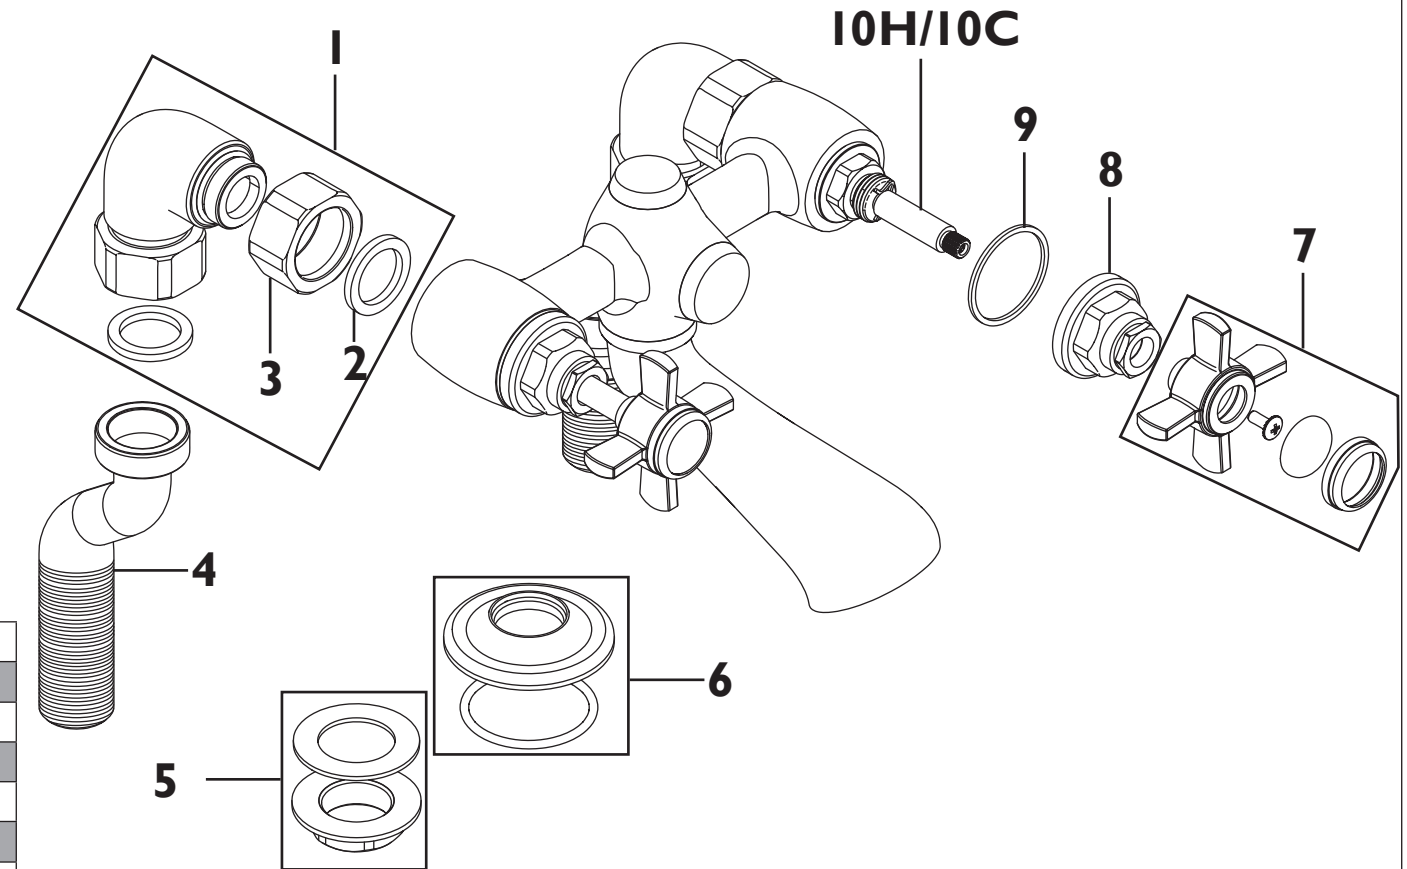

**Product Code:** TDC\_072

**Revision:** D2

1	Elbow Assembly
2	Elbow Washer
3	Plated Nut (Pair)
4	Pillar Legs (Pair)
5	3/4" Backnut & Washer (Pair)
6	Plinth
7	Handle Assembly (Pair)
8	Shrouds (Pair)
9	Washer
10H	3/4" Hot Ceramic Disc Valve
10C	3/4" Cold Ceramic Disc Valve