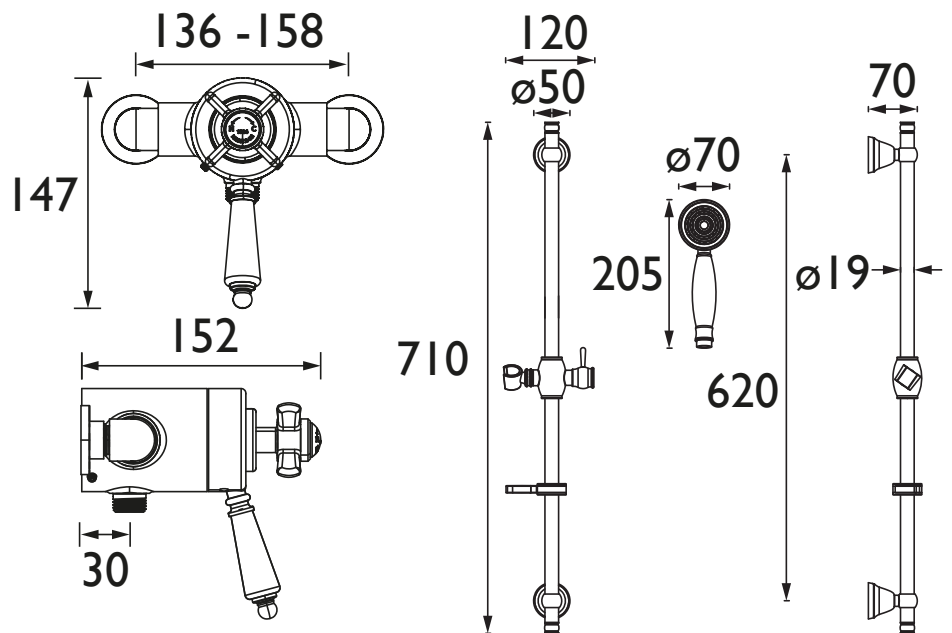

SDCDUAL14

DAWLISH Shower Range Dawlish Exposed Thermostatic Dual Control Shower Valve with Premium Flexible Riser Kit Brushed Nickel

Specification

Finish/Colour:	Brushed Nickel
Main Construction Material:	Brass
No of Controls:	2
Shower Type:	Exposed Concentric
Shower Head Type:	Single Function Handset
Shower Kit:	Rigid Riser
Valve/Cartridge Type:	Concentric Cartridge
Maximum Hot Water Supply Temperature °C:	65
Plumbing System Suitability:	Suitable for all plumbing systems
Minimum Dynamic Pressure (bar):	0.1
Maximum Dynamic Pressure (bar):	5
Maximum Static Pressure (bar):	10
Connection Inlet:	15mm Compression
Connection Outlet:	G 1/2"
Isolation Valve Included:	No
Check Valve Included:	Yes

Features:

- This shower pack contains a Dawlish maxi valve with an adjustable riser shower kit, single-function handset and hose
- Single outlet exposed valve option with dual controls for separate flow and temperature adjustability
- Thermostatic temperature control and automatic stop prevent surges of hot or cold water
- Adjustable inlet centres, allowing you to use existing pipework with centres measuring anything between 136mm and 158mm
- Available in a selection of finishes

Product Certifications:

Additional Information:

Dimensions (measurements in mm)

Flow Rates (l/min)

System Pressure (bar)	0.1	0.5	1	2	3	5
Through Handset (mixed)	6.5	10.2	14.5	20.5	25.1	32.4
With Flow Limiters (mixed)	1.9	3.1	4.4	6.3	7.7	9.9