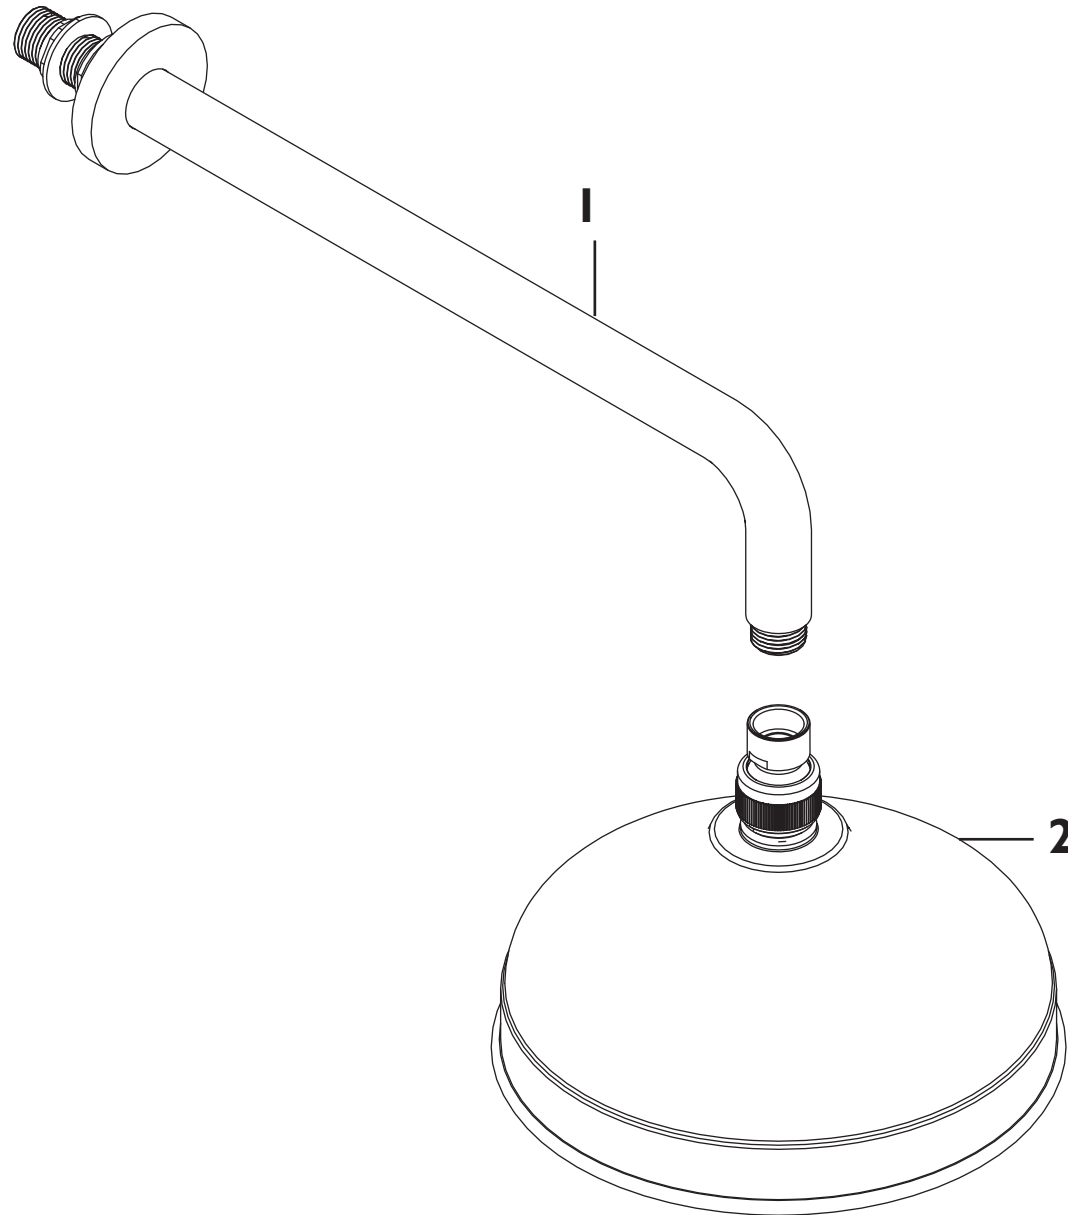

Product Code: SDCDUAL02-05-12

Revision: D5

1A	Flow Handle Assembly
2A	Handle Adaptor
3A	Flow Shroud
4A	3/4" Ceramic Disc Valve
5A	Concealing Plate
6A	Elbow Assembly
7A	Screw Pack
8A	Wall Outlet
9A	Inserts (Pair)
10A	Check Valve
11A	Temperature Handle Assembly
12A	Filter Washer
13A	5lpm Flow Limiter
14A	7lpm Flow Limiter
15A	Temperature Shroud
16A	Temperature Stop
17A	Thermostatic Cartridge

Product Code: SDCDUAL02-05-12

Revision: D5

1B	Shower Arm Assembly
2B	Fixed Head