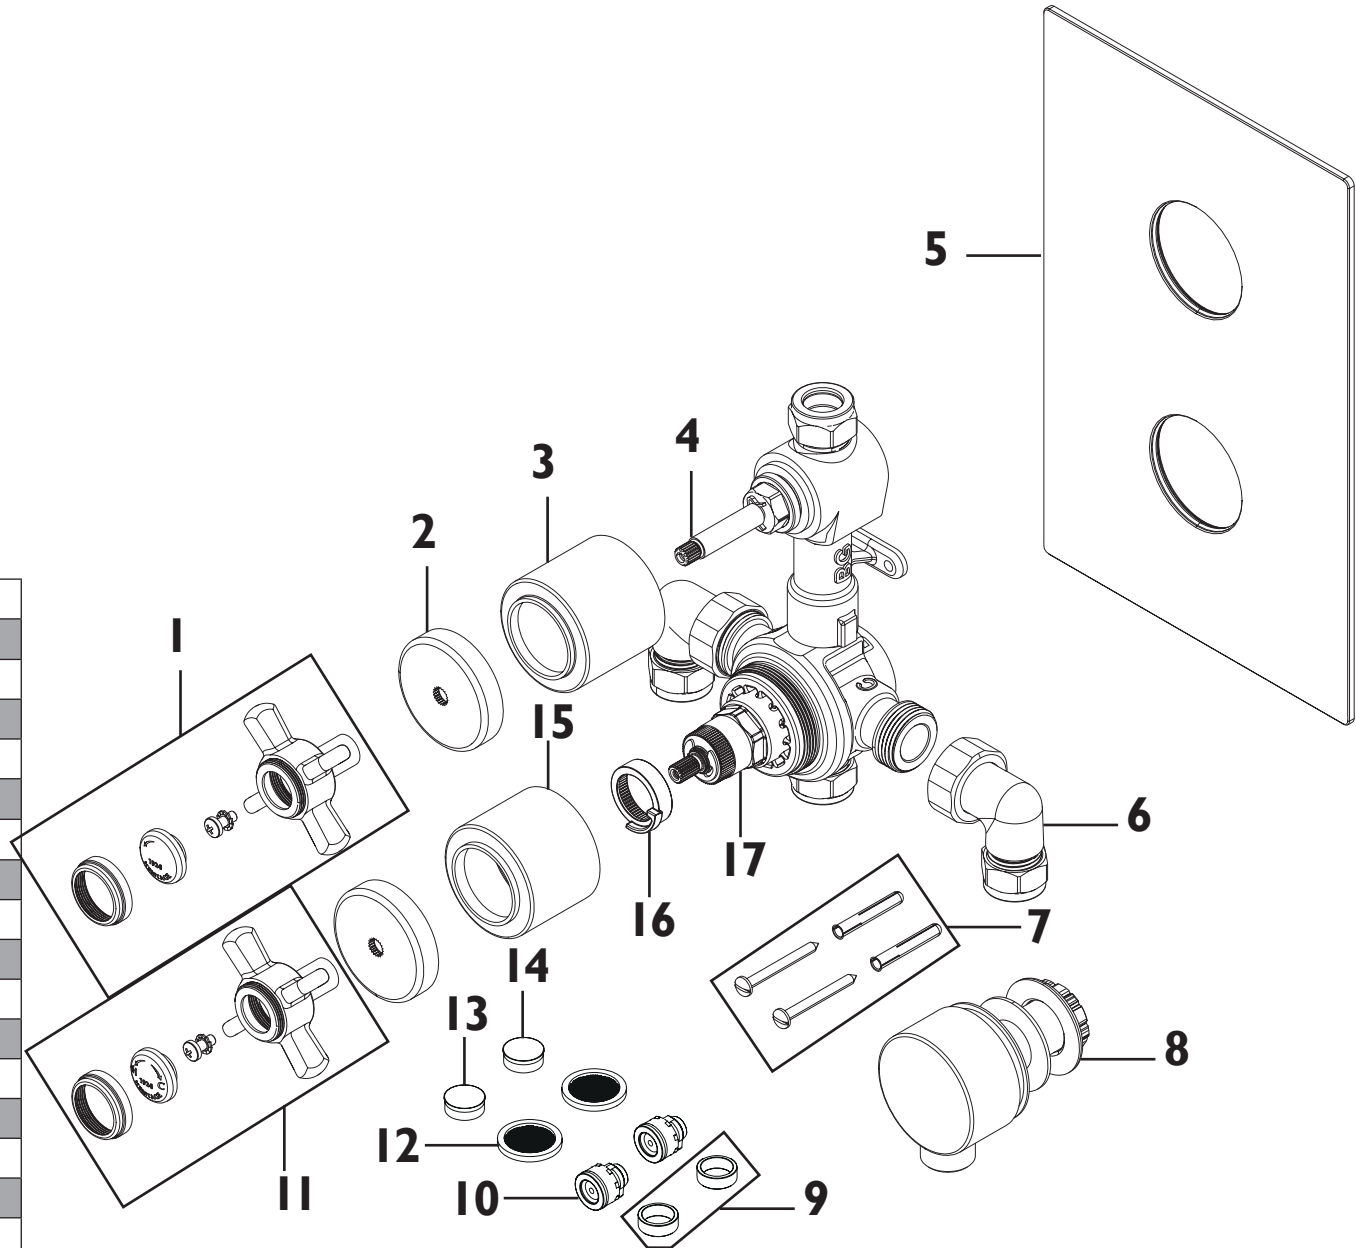

Product Code: SDCDUAL02-05-12

Revision: D5

1A	Flow Handle Assembly
2A	Handle Adaptor
3A	Flow Shroud
4A	3/4" Ceramic Disc Valve
5A	Concealing Plate
6A	Elbow Assembly
7A	Screw Pack
8A	Wall Outlet
9A	Inserts (Pair)
10A	Check Valve
11A	Temperature Handle Assembly
12A	Filter Washer
13A	5lpm Flow Limiter
14A	7lpm Flow Limiter
15A	Temperature Shroud
16A	Temperature Stop
17A	Thermostatic Cartridge

Product Code: SDCDUAL02-05-12

Revision: D5

1B	Shower Arm Assembly
2B	Fixed Head