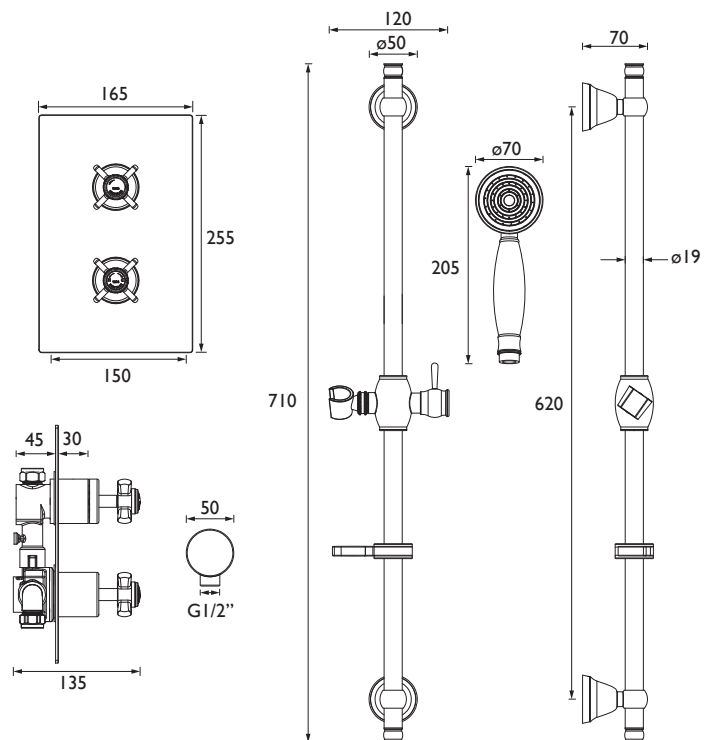

Specification

Finish/Colour:	Brushed Nickel
Main Construction Material:	Brass
No of Controls:	2
Shower Type:	Recessed Dual Control
Shower Head Type:	Single Function Handset
Shower Kit:	Rigid Riser
Valve/Cartridge Type:	3/4" Ceramic Disc Valve - 1/4 turn
Maximum Hot Water Supply Temperature °C:	65
Plumbing System Suitability:	Suitable for all plumbing systems, ideally balanced
Minimum Dynamic Pressure (bar):	0.2
Maximum Dynamic Pressure (bar):	5
Maximum Static Pressure (bar):	10
Connection Inlet:	15mm Compression
Connection Outlet:	G 1/2"
Isolation Valve Included:	No
Check Valve Included:	Yes

Features:

- This shower pack contains a Dawlish recess shower valve with an adjustable riser shower kit, single-function handset, hose and wall outlet
- Single outlet recessed valve option with dual controls for separate flow and temperature adjustability
- Thermostatic temperature control and automatic stop prevent surges of hot or cold water
- Smallest recessed valve on the market which has been designed to fit into a 35mm deep cavity space
- 15mm inlet connection

Product Certifications:

Additional Information:

Dimensions (measurements in mm)

Flow Rates (l/min)

System Pressure (bar)	0.2	0.5	1	2	3	5
Through Handset (mixed)	7.5	11.8	16.7	23.7	29	37.4