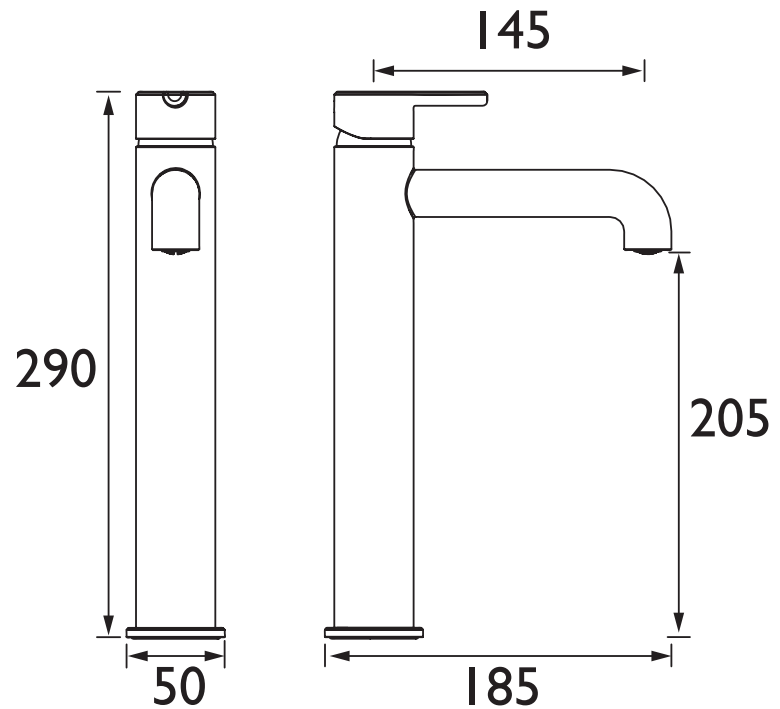

## Specification

<b>Product Type:</b>	Bathroom Tap
<b>Main Construction Material:</b>	Brass
<b>Mount Type:</b>	Deck
<b>Handle Type:</b>	Lever
<b>Connection Inlet:</b>	1/2" BSP Flexible Tails
<b>Connection Outlet:</b>	M18 Aerator 5lpm Flow Limiter
<b>Number of Tap Holes:</b>	1
<b>Valve/Cartridge Type:</b>	35mm Single Lever Cartridge
<b>Plumbing System Requirements:</b>	Suitable for all plumbing systems
<b>Minimum Dynamic Pressure (bar):</b>	0.5 bar
<b>Maximum Dynamic Pressure (bar):</b>	5 bar
<b>Maximum Hot Water Temperature °C:</b>	65°C
<b>Maximum Static Pressure (bar):</b>	10 bar
<b>Flow Type:</b>	Single
<b>Isolation Included:</b>	No

## Dimensions (measurements in mm)