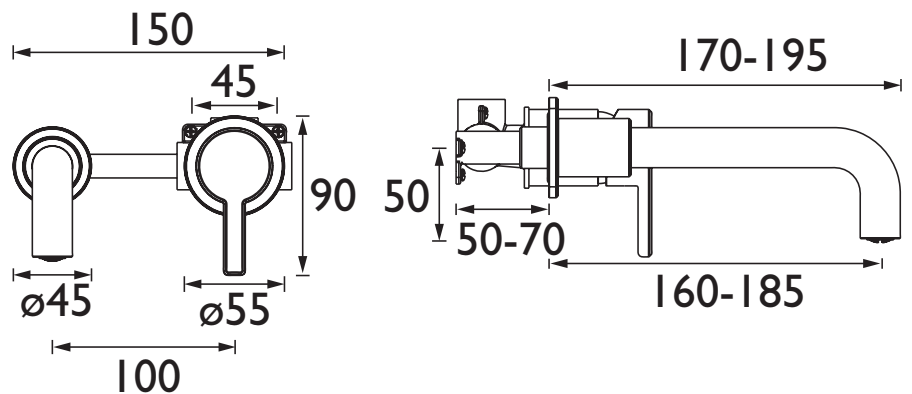

## Specification

<b>Product Type:</b>	Bathroom Tap
<b>Main Construction Material:</b>	Brass
<b>Mount Type:</b>	Wall Mounted
<b>Handle Type:</b>	Lever
<b>Connection Inlet:</b>	15mm Compression
<b>Connection Outlet:</b>	M18 Aerator 5lpm Flow Limiter
<b>Number of Tap Holes:</b>	2
<b>Valve/Cartridge Type:</b>	35mm Single Lever Cartridge
<b>Plumbing System Requirements:</b>	Suitable for all plumbing systems
<b>Minimum Dynamic Pressure (bar):</b>	0.5 bar
<b>Maximum Dynamic Pressure (bar):</b>	5.0 bar
<b>Maximum Hot Water Temperature °C:</b>	60 °C
<b>Maximum Static Pressure (bar):</b>	10 bar
<b>Flow Type:</b>	Single
<b>Isolation Included:</b>	No

## Dimensions (measurements in mm)