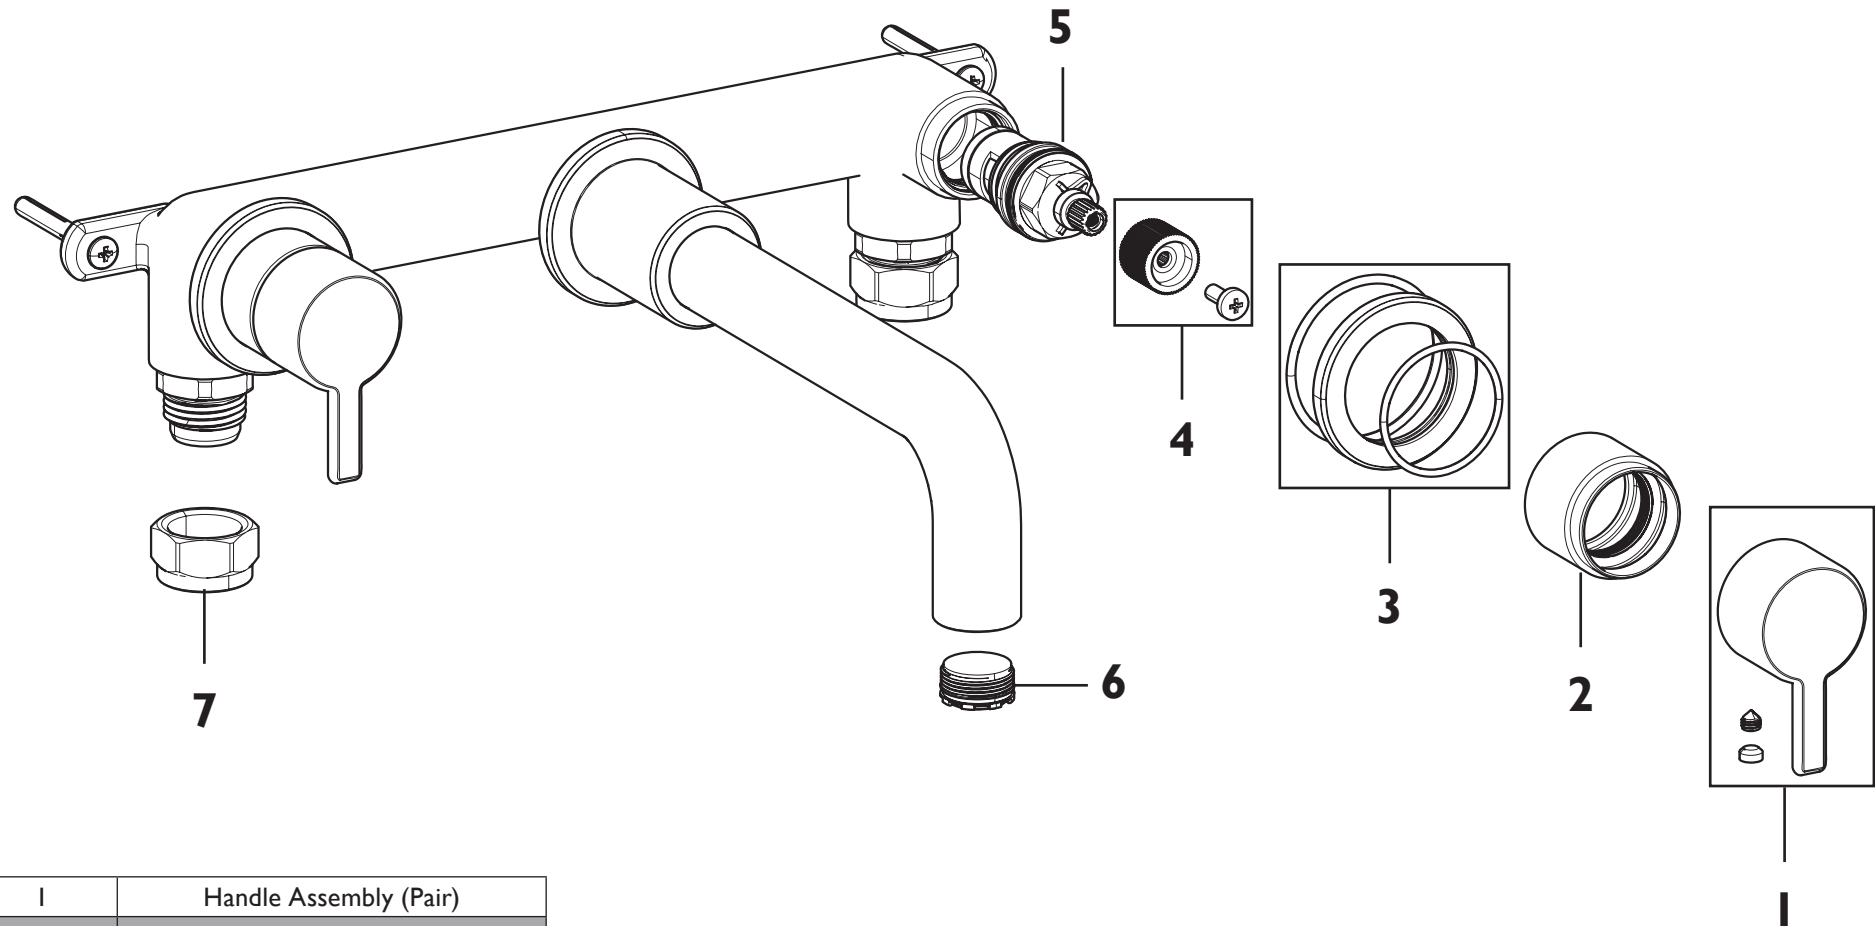

Product Code: TDAC__310

Revision: DI

1	Handle Assembly (Pair)
2	Shroud
3	Plinth and Washers
4	Spline Adaptor
5	Valve
6	Aerator
7	Adaptor