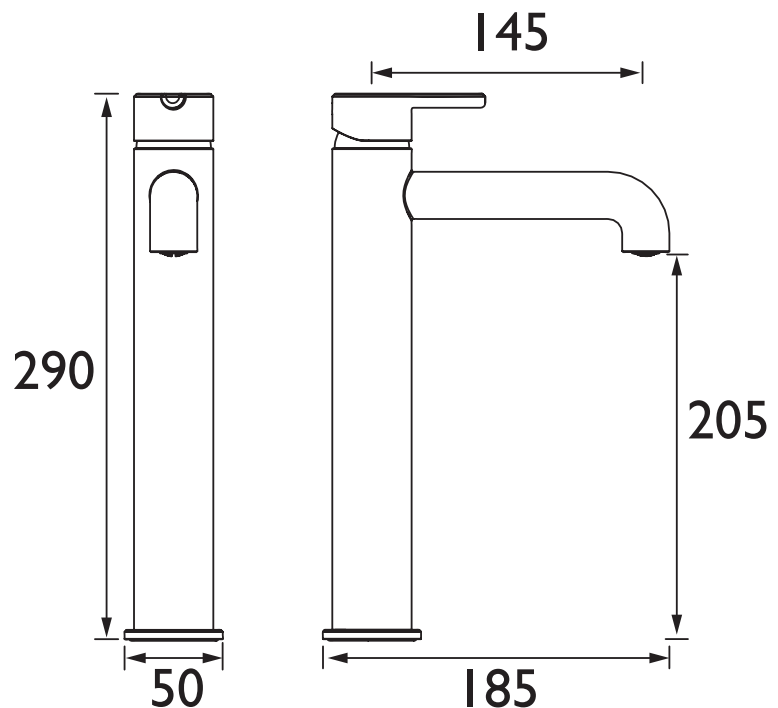

## Specification

<b>Product Type:</b>	Bathroom Tap
<b>Main Construction Material:</b>	Brass
<b>Mount Type:</b>	Deck
<b>Handle Type:</b>	Lever
<b>Connection Inlet:</b>	1/2" BSP Flexible Tails
<b>Connection Outlet:</b>	M18 Aerator 5lpm Flow Limiter
<b>Number of Tap Holes:</b>	1
<b>Valve/Cartridge Type:</b>	35mm Single Lever Cartridge
<b>Plumbing System Requirements:</b>	Suitable for all plumbing systems
<b>Minimum Dynamic Pressure (bar):</b>	0.5 bar
<b>Maximum Dynamic Pressure (bar):</b>	5 bar
<b>Maximum Hot Water Temperature °C:</b>	65°C
<b>Maximum Static Pressure (bar):</b>	10 bar
<b>Flow Type:</b>	Single
<b>Isolation Included:</b>	No

## Dimensions (measurements in mm)