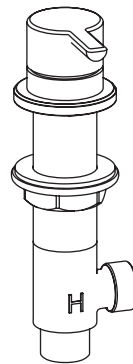

**Product Code:** TDAC\_\_06

**Revision:** DI

1	Handle Assembly (Pair)
2	Spline Adapter with Screw
3C	Valve Cold
3H	Valve Hot
4	Shroud
5	Plinth
6	Backnut
7	Aerator
8	Side Body (Pair)
9	T Piece Assembly