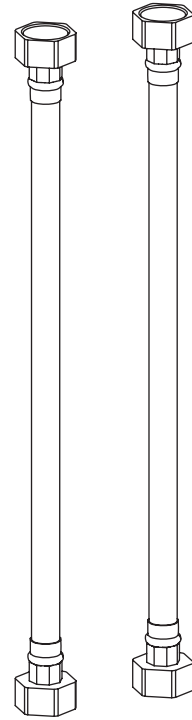

**Product Code:** TDAC\_\_06

**Revision:** DI

1	Handle Assembly (Pair)
2	Spline Adapter with Screw
3C	Valve Cold
3H	Valve Hot
4	Shroud
5	Plinth
6	Backnut
7	Aerator
8	Side Body (Pair)
9	T Piece Assembly