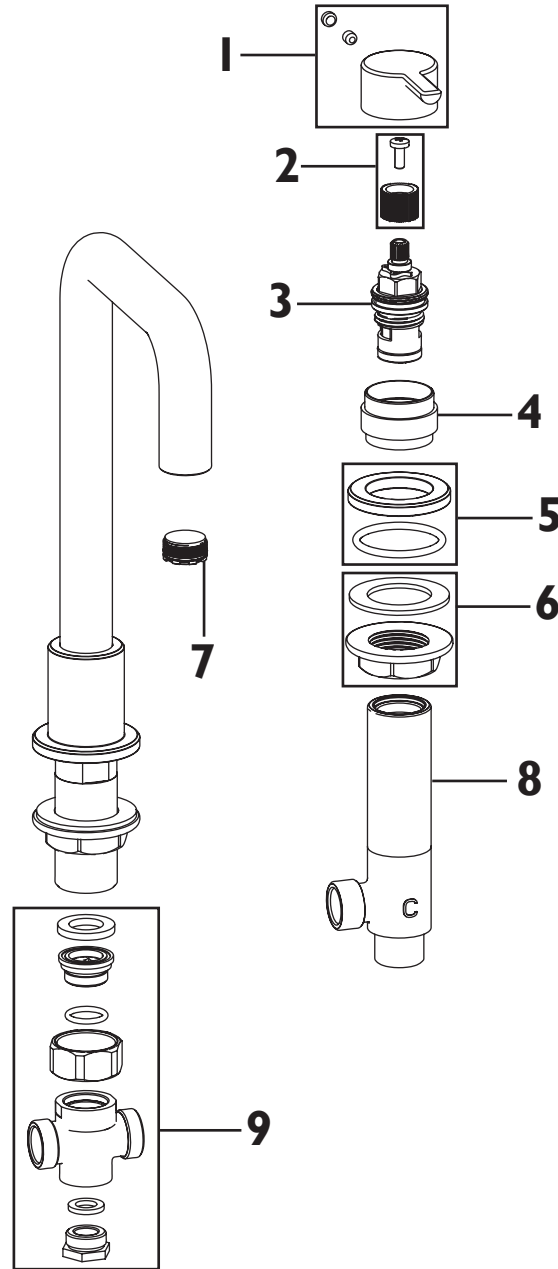

**Product Code:** TDAC\_\_06

**Revision:** DI

1	Handle Assembly (Pair)
2	Spline Adapter with Screw
3C	Valve Cold
3H	Valve Hot
4	Shroud
5	Plinth
6	Backnut
7	Aerator
8	Side Body (Pair)
9	T Piece Assembly