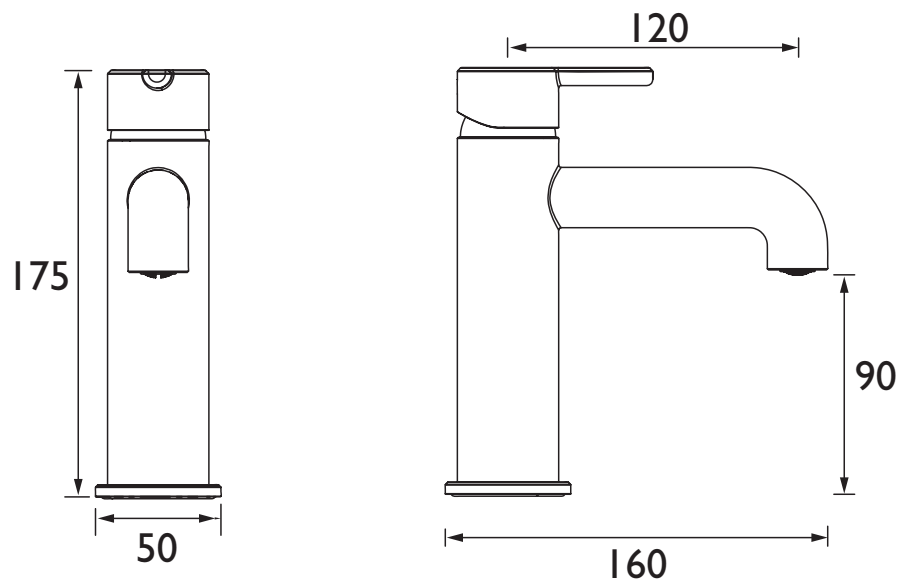

## Specification

<b>Product Type:</b>	Bathroom Tap
<b>Main Construction Material:</b>	Brass
<b>Mount Type:</b>	Deck
<b>Handle Type:</b>	Lever
<b>Connection Inlet:</b>	M10 1/2in BSP Flexible Tails 300mm
<b>Connection Outlet:</b>	M18 Coin Slot Aerator 5lpm
<b>Number of Tap Holes:</b>	1
<b>Valve/Cartridge Type:</b>	35mm Single Lever Cartridge
<b>Plumbing System Requirements:</b>	Suitable for all plumbing systems
<b>Minimum Dynamic Pressure (bar):</b>	0.5 bar
<b>Maximum Dynamic Pressure (bar):</b>	5.0 bar
<b>Maximum Hot Water Temperature °C:</b>	60°C
<b>Maximum Static Pressure (bar):</b>	10 bar
<b>Flow Type:</b>	Single
<b>Isolation Included:</b>	No

## Dimensions (measurements in mm)