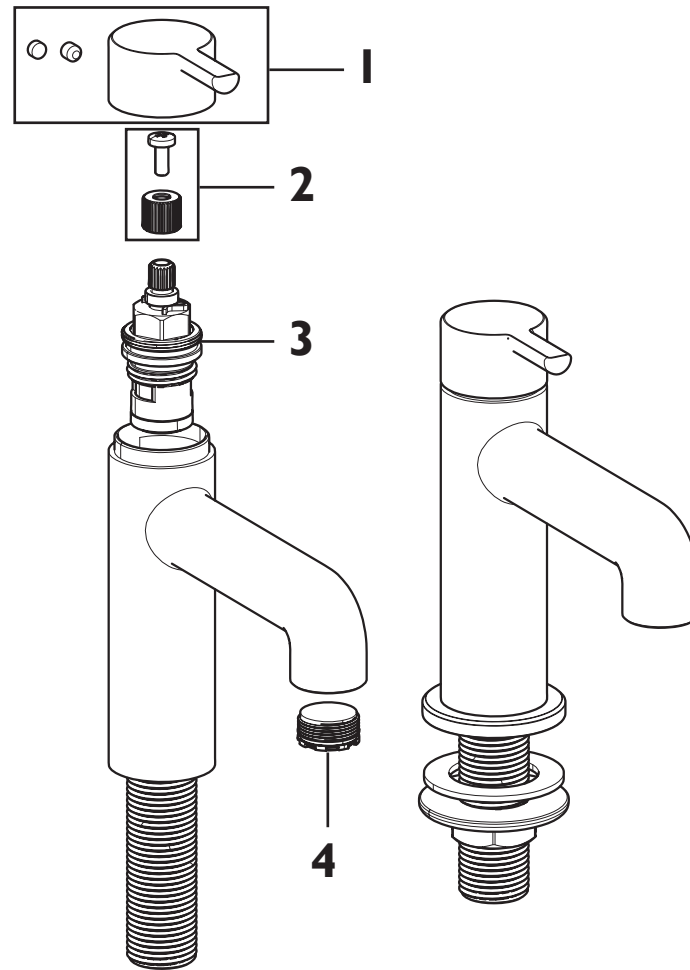

**Product Code:** TDAC\_\_00

**Revision:** DI

1	Handle Assembly (Pair)
2	Screw and Spline Adaptor
3	Valves
4	Aerator
5	Plinth and Washer
6	Backnut and Washer