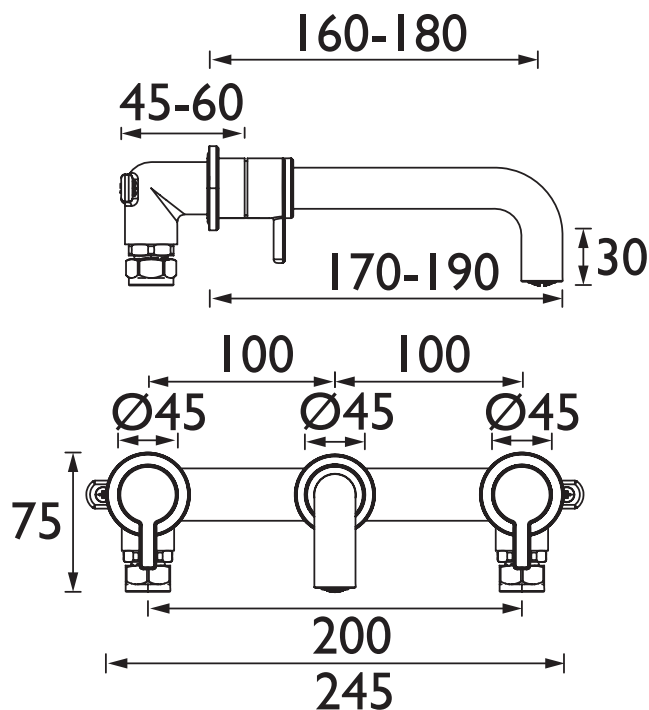

## Specification

<b>Product Type:</b>	Bathroom Tap
<b>Main Construction Material:</b>	Brass
<b>Mount Type:</b>	Wall Mounted
<b>Handle Type:</b>	Lever
<b>Connection Inlet:</b>	15mm Compression
<b>Connection Outlet:</b>	M18 Aerator 5lpm Flow Limiter
<b>Number of Tap Holes:</b>	3
<b>Valve/Cartridge Type:</b>	1/2" Ceramic Disc Valve
<b>Plumbing System Requirements:</b>	Suitable for all plumbing systems.
<b>Minimum Dynamic Pressure (bar):</b>	0.5 bar
<b>Maximum Dynamic Pressure (bar):</b>	5.0 bar
<b>Maximum Hot Water Temperature °C:</b>	65°C
<b>Maximum Static Pressure (bar):</b>	10 bar
<b>Flow Type:</b>	Single
<b>Isolation Included:</b>	No

## Features:

- This tap has a flow regulator, which limits the flow of water to 5 litres per minute, reducing the amount of water you use.
- Long life 1/4 turn ceramic disc valves for added durability and smooth control.
- On-trend brushed brass finish to make a statement in your bathroom.
- 10 year parts and 1 year labour guarantee for peace of mind.
- Also available in other finishes.
- Co-ordinating Bathroom taps, Recess shower and Accessories available.

## Dimensions (measurements in mm)